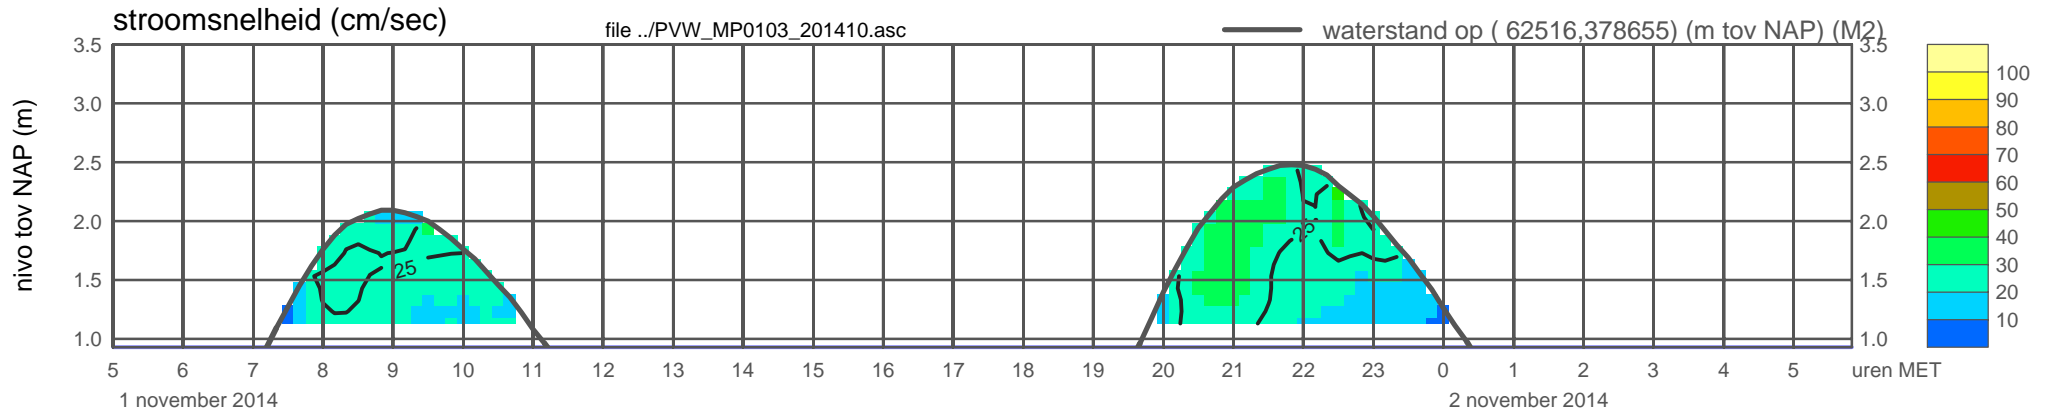

meetpunt PVW_MP0103_201410 (x=062516 , y=378655 , bodem=NAP +0.93 m sensor=NAP +1.03 m)

meetpunt PVW_MP0103_201410 (x=062516 , y=378655 , bodem=NAP +0.93 m sensor=NAP +1.03 m)

meetpunt PVW_MP0103_201410 (x=062516 , y=378655 , bodem=NAP +0.93 m sensor=NAP +1.03 m)