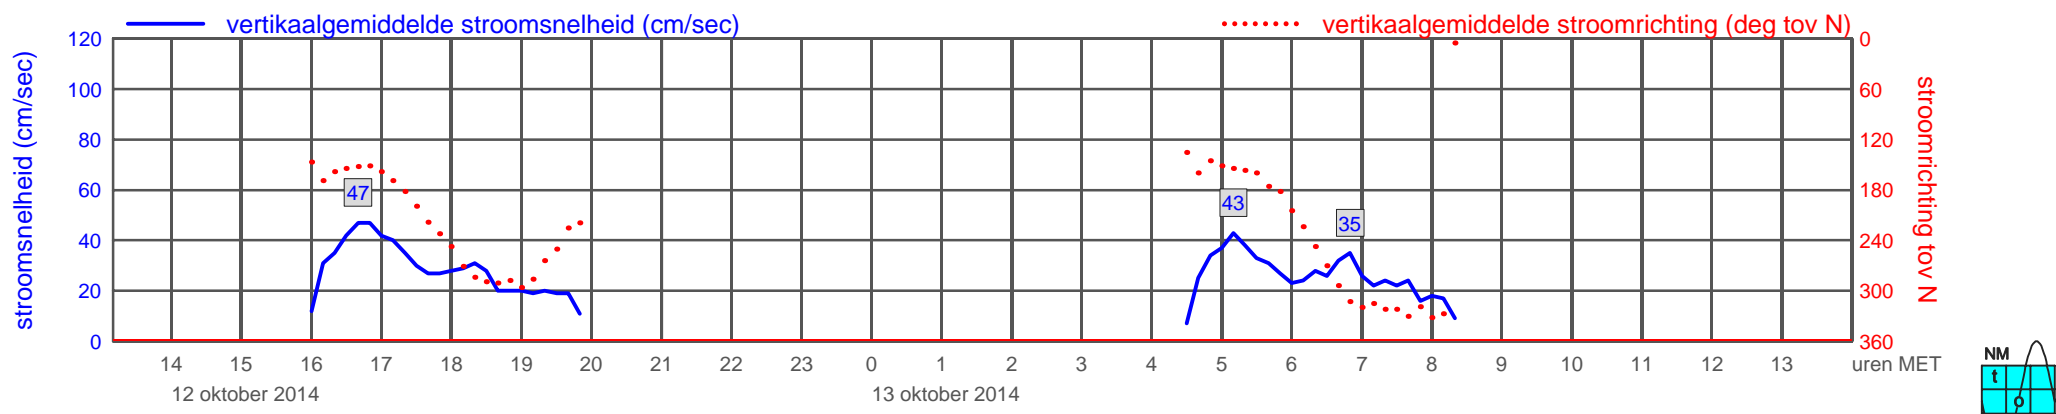

meetpunt PVW_MP0103_201410 (x=062516 , y=378655 , bodem=NAP +0.93 m sensor=NAP +1.03 m)

meetpunt PVW_MP0103_201410 (x=062516 , y=378655 , bodem=NAP +0.93 m sensor=NAP +1.03 m)

meetpunt PVW_MP0103_201410 (x=062516 , y=378655 , bodem=NAP +0.93 m sensor=NAP +1.03 m)

meetpunt PVW_MP0103_201410 (x=062516 , y=378655 , bodem=NAP +0.93 m sensor=NAP +1.03 m)

meetpunt PVW_MP0103_201410 (x=062516 , y=378655 ,bodem=NAP +0.93 m sensor=NAP +1.03 m)

meetpunt PVW_MP0103_201410 (x=062516 , y=378655 , bodem=NAP +0.93 m sensor=NAP +1.03 m)