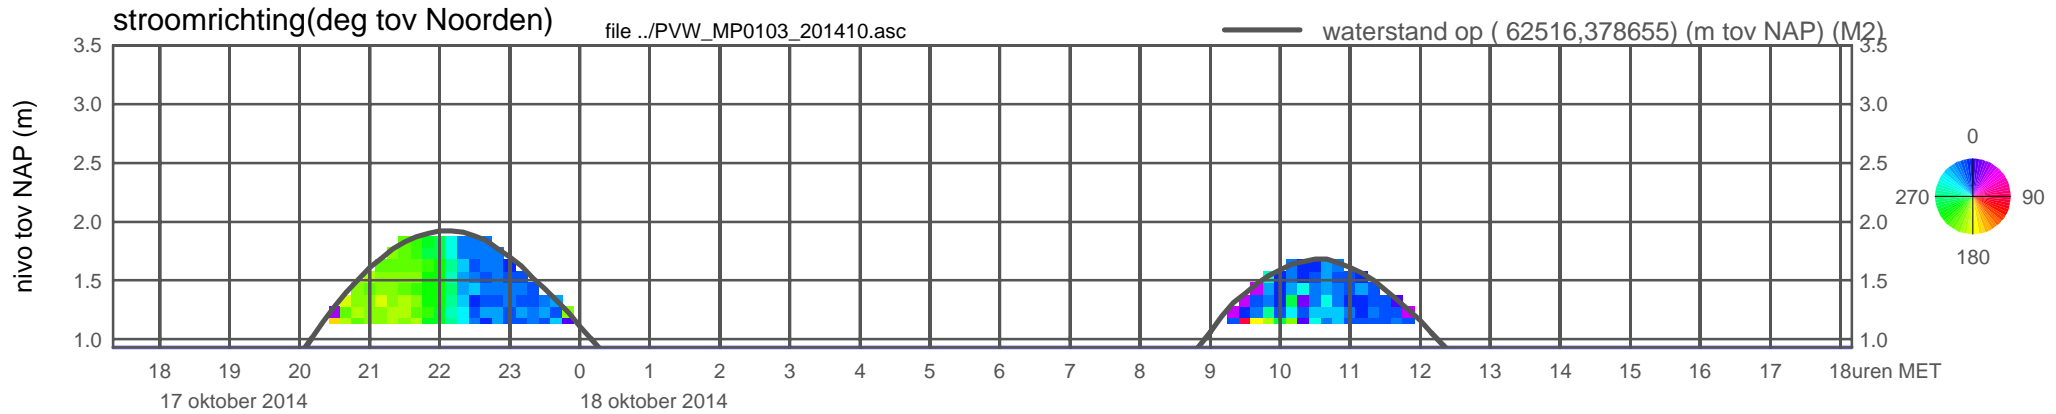

meetpunt PVW_MP0103_201410 (x=062516 , y=378655 , bodem=NAP +0.93 m sensor=NAP +1.03 m)

meetpunt PVW_MP0103_201410 (x=062516 , y=378655 , bodem=NAP +0.93 m sensor=NAP +1.03 m)

meetpunt PVW_MP0103_201410 (x=062516 , y=378655 , bodem=NAP +0.93 m sensor=NAP +1.03 m)

meetpunt PVW_MP0103_201410 (x=062516 , y=378655 , bodem=NAP +0.93 m sensor=NAP +1.03 m)

meetpunt PVW_MP0103_201410 (x=062516 , y=378655 ,bodem=NAP +0.93 m sensor=NAP +1.03 m)

meetpunt PVW_MP0103_201410 (x=062516 , y=378655 , bodem=NAP +0.93 m sensor=NAP +1.03 m)