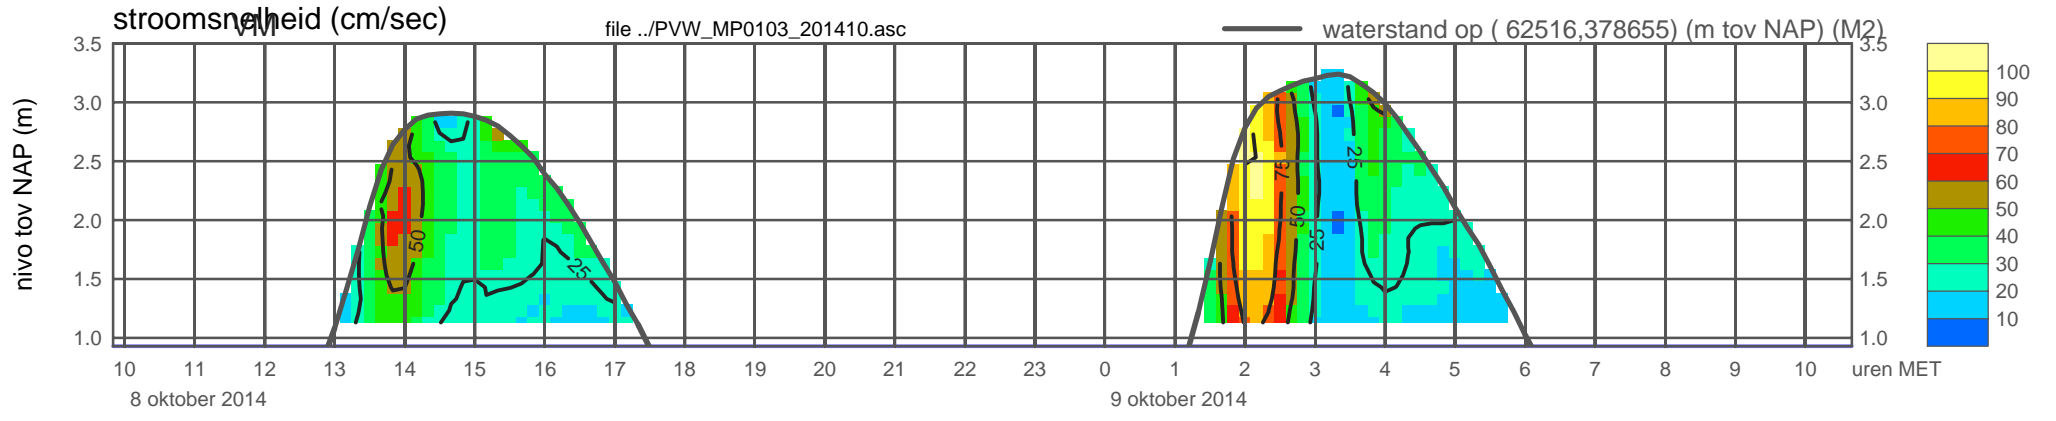

meetpunt PVW_MP0103_201410 (x=062516 , y=378655 , bodem=NAP +0.93 m sensor=NAP +1.03 m)

meetpunt PVW_MP0103_201410 (x=062516 , y=378655 , bodem=NAP +0.93 m sensor=NAP +1.03 m)

meetpunt PVW_MP0103_201410 (x=062516 , y=378655 , bodem=NAP +0.93 m sensor=NAP +1.03 m)