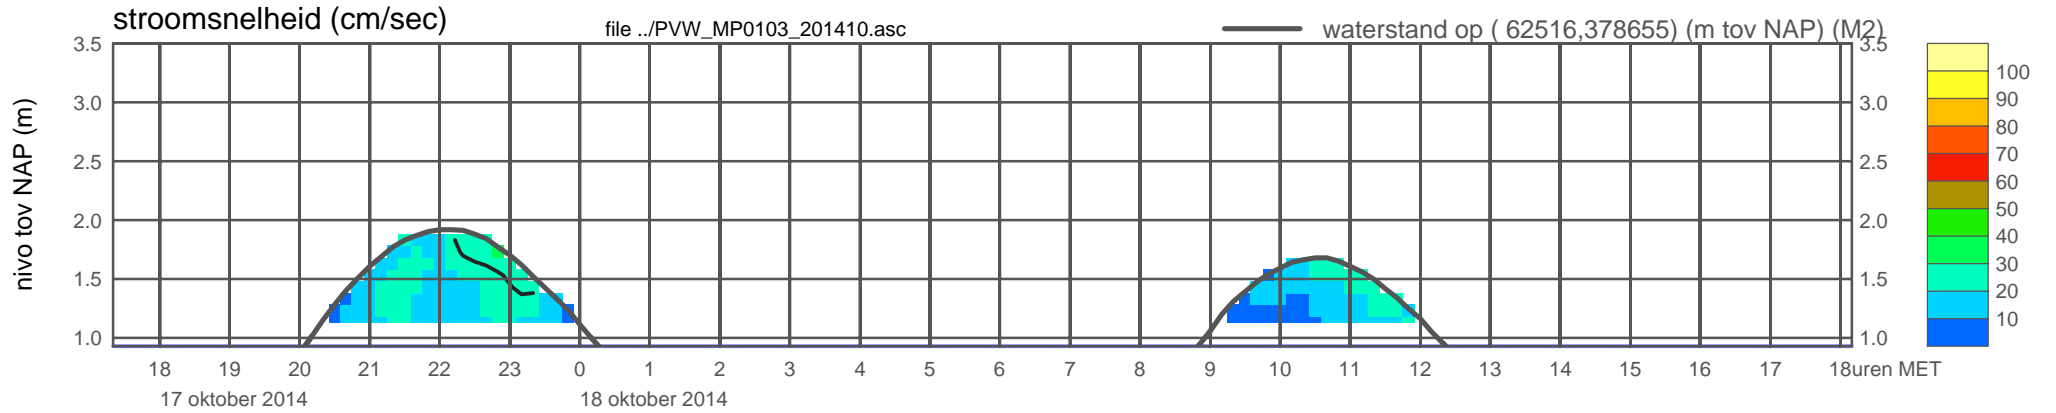

meetpunt PVW_MP0103_201410 (x=062516 , y=378655 , bodem=NAP +0.93 m sensor=NAP +1.03 m)

meetpunt PVW_MP0103_201410 (x=062516 , y=378655 , bodem=NAP +0.93 m sensor=NAP +1.03 m)

meetpunt PVW_MP0103_201410 (x=062516 , y=378655 , bodem=NAP +0.93 m sensor=NAP +1.03 m)

meetpunt PVW_MP0103_201410 (x=062516 , y=378655 , bodem=NAP +0.93 m sensor=NAP +1.03 m)

meetpunt PVW_MP0103_201410 (x=062516 , y=378655 ,bodem=NAP +0.93 m sensor=NAP +1.03 m)

meetpunt PVW_MP0103_201410 (x=062516 , y=378655 , bodem=NAP +0.93 m sensor=NAP +1.03 m)