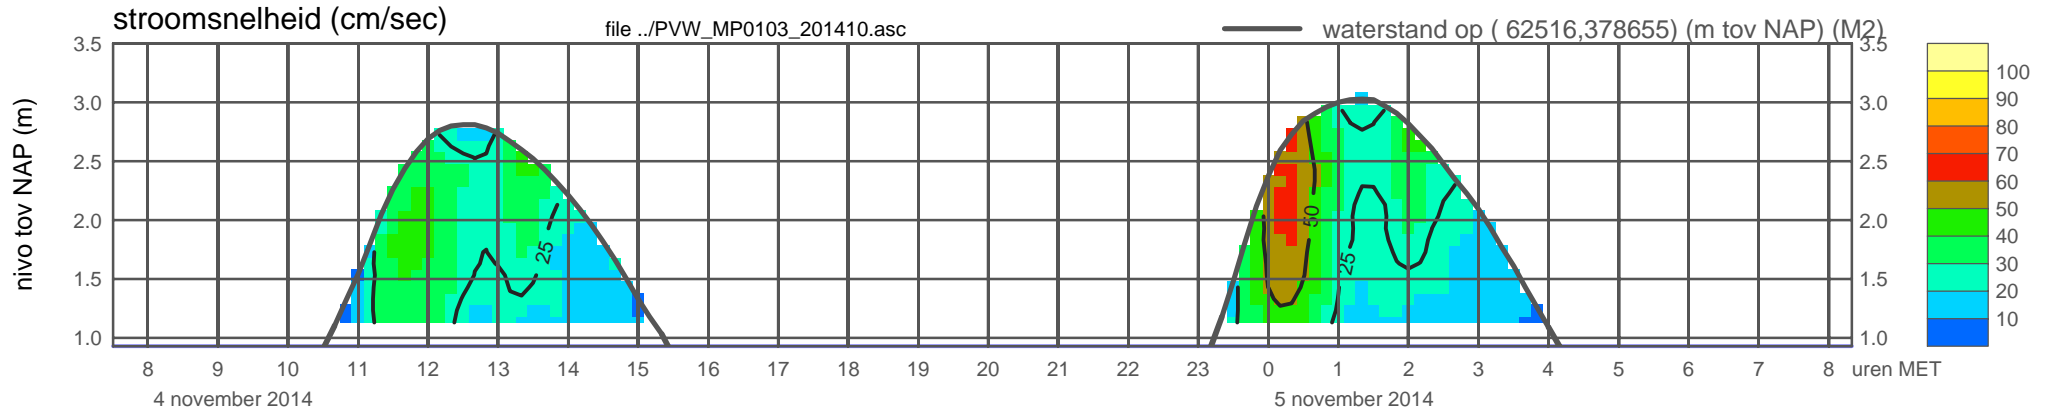

meetpunt PVW_MP0103_201410 (x=062516 , y=378655 , bodem=NAP +0.93 m sensor=NAP +1.03 m)

meetpunt PVW_MP0103_201410 (x=062516 , y=378655 , bodem=NAP +0.93 m sensor=NAP +1.03 m)

meetpunt PVW_MP0103_201410 (x=062516 , y=378655 , bodem=NAP +0.93 m sensor=NAP +1.03 m)