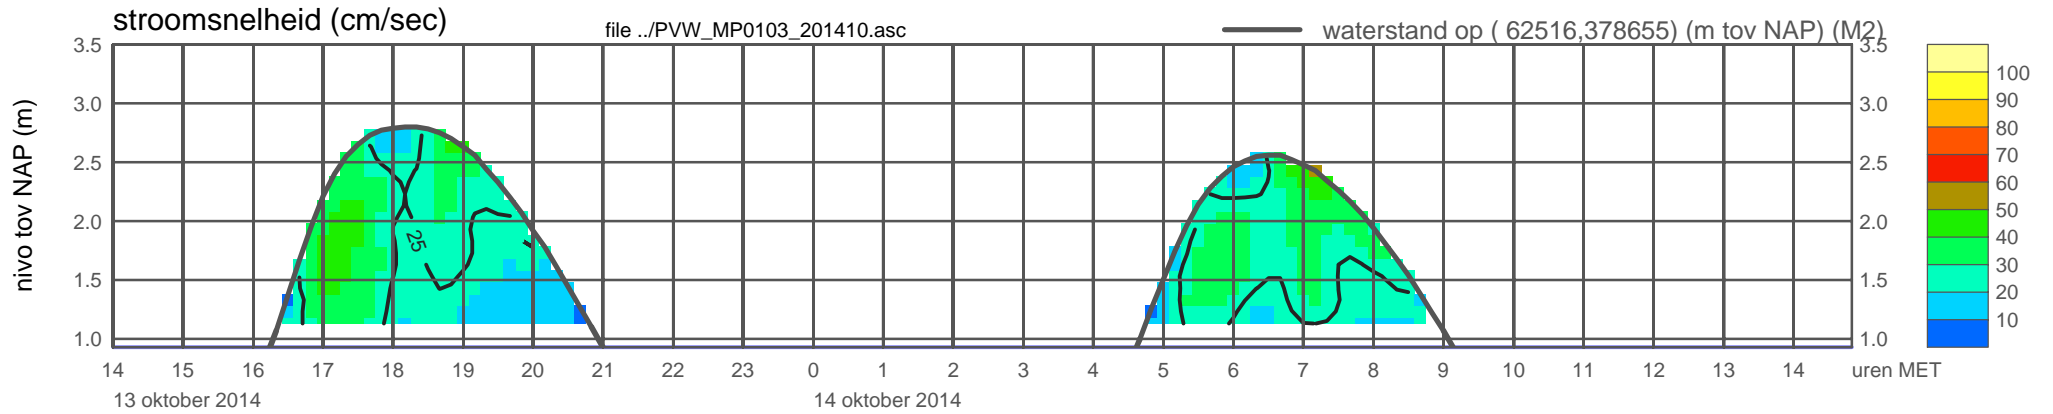

meetpunt PVW_MP0103_201410 (x=062516 , y=378655 , bodem=NAP +0.93 m sensor=NAP +1.03 m)

meetpunt PVW_MP0103_201410 (x=062516 , y=378655 , bodem=NAP +0.93 m sensor=NAP +1.03 m)

meetpunt PVW_MP0103_201410 (x=062516 , y=378655 , bodem=NAP +0.93 m sensor=NAP +1.03 m)

meetpunt PVW_MP0103_201410 (x=062516 , y=378655 , bodem=NAP +0.93 m sensor=NAP +1.03 m)

meetpunt PVW_MP0103_201410 (x=062516 , y=378655 ,bodem=NAP +0.93 m sensor=NAP +1.03 m)

meetpunt PVW_MP0103_201410 (x=062516 , y=378655 , bodem=NAP +0.93 m sensor=NAP +1.03 m)