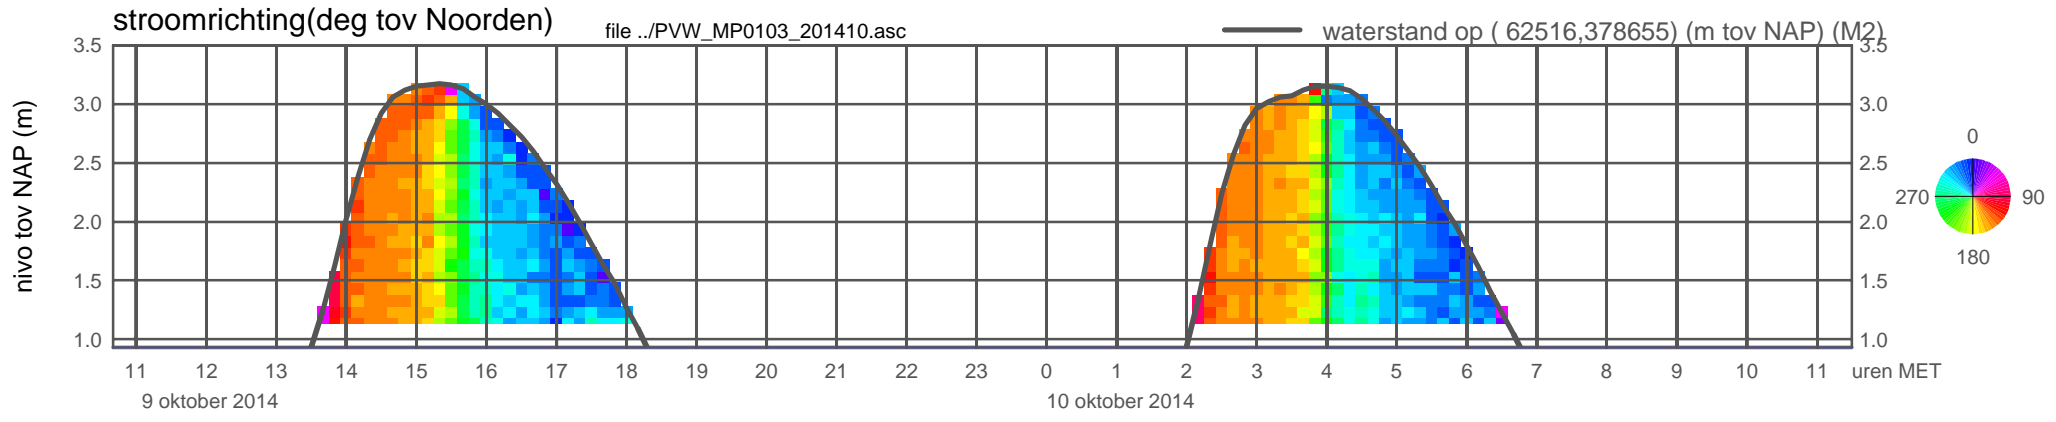

meetpunt PVW_MP0103_201410 (x=062516 , y=378655 , bodem=NAP +0.93 m sensor=NAP +1.03 m)

meetpunt PVW_MP0103_201410 (x=062516 , y=378655 , bodem=NAP +0.93 m sensor=NAP +1.03 m)

meetpunt PVW_MP0103_201410 (x=062516 , y=378655 , bodem=NAP +0.93 m sensor=NAP +1.03 m)