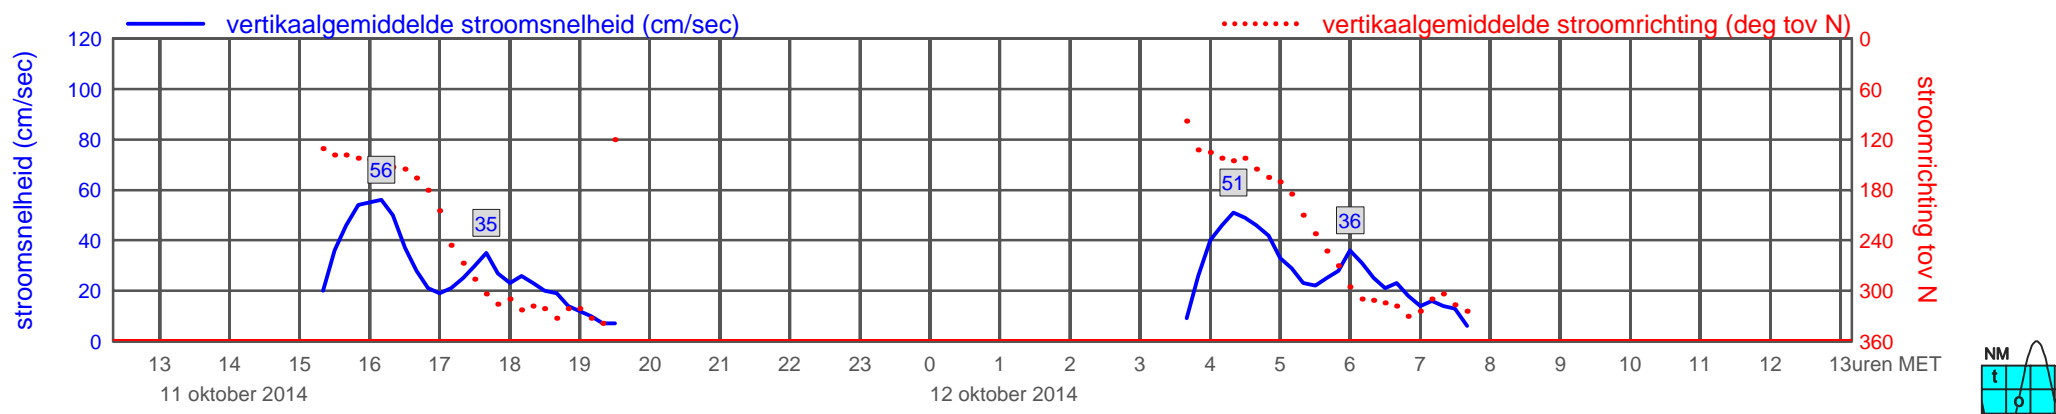

meetpunt PVW_MP0103_201410 (x=062516 , y=378655 , bodem=NAP +0.93 m sensor=NAP +1.03 m)

meetpunt PVW_MP0103_201410 (x=062516 , y=378655 , bodem=NAP +0.93 m sensor=NAP +1.03 m)

meetpunt PVW_MP0103_201410 (x=062516 , y=378655 , bodem=NAP +0.93 m sensor=NAP +1.03 m)

meetpunt PVW_MP0103_201410 (x=062516 , y=378655 , bodem=NAP +0.93 m sensor=NAP +1.03 m)

meetpunt PVW_MP0103_201410 (x=062516 , y=378655 ,bodem=NAP +0.93 m sensor=NAP +1.03 m)

meetpunt PVW_MP0103_201410 (x=062516 , y=378655 , bodem=NAP +0.93 m sensor=NAP +1.03 m)