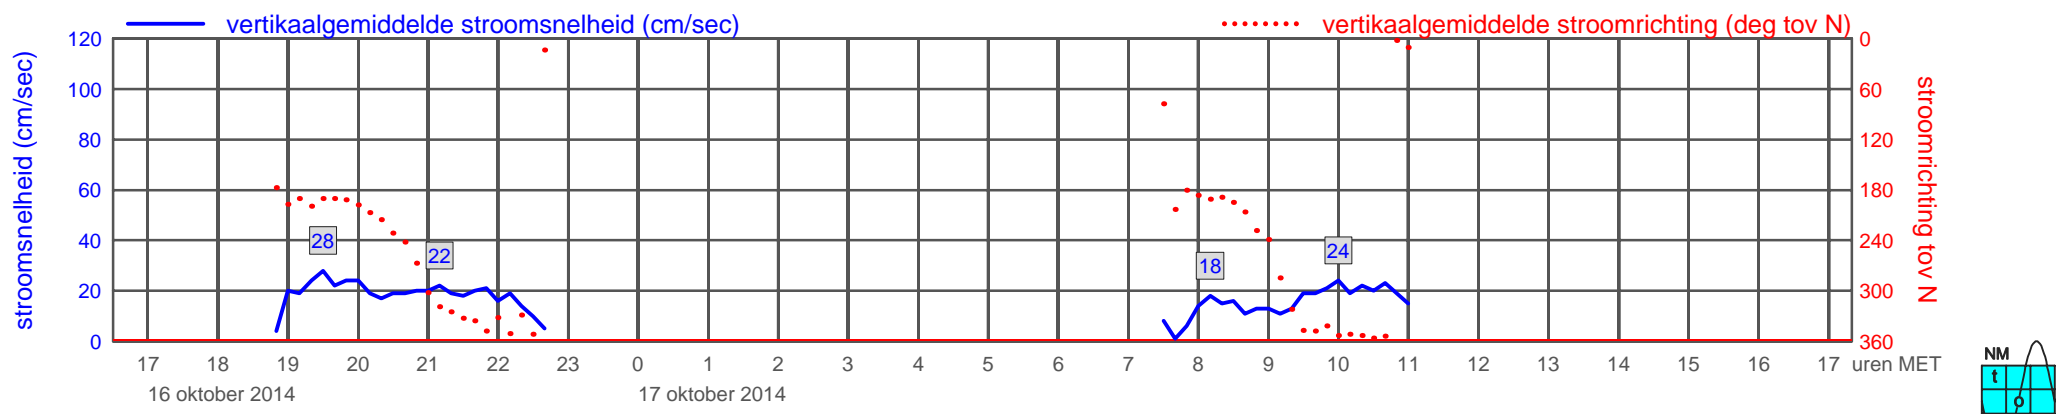

meetpunt PVW_MP0103_201410 (x=062516 , y=378655 , bodem=NAP +0.93 m sensor=NAP +1.03 m)

meetpunt PVW_MP0103_201410 (x=062516 , y=378655 , bodem=NAP +0.93 m sensor=NAP +1.03 m)

meetpunt PVW_MP0103_201410 (x=062516 , y=378655 , bodem=NAP +0.93 m sensor=NAP +1.03 m)

meetpunt PVW_MP0103_201410 (x=062516 , y=378655 , bodem=NAP +0.93 m sensor=NAP +1.03 m)

meetpunt PVW_MP0103_201410 (x=062516 , y=378655 ,bodem=NAP +0.93 m sensor=NAP +1.03 m)

meetpunt PVW_MP0103_201410 (x=062516 , y=378655 , bodem=NAP +0.93 m sensor=NAP +1.03 m)