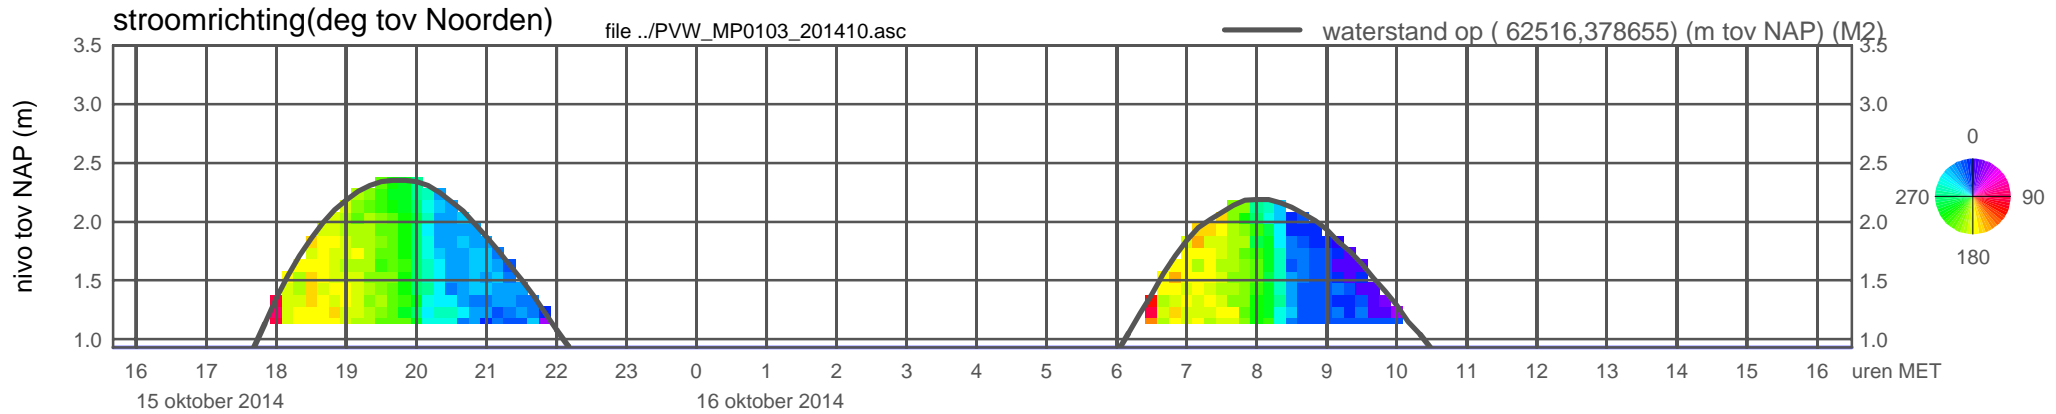

meetpunt PVW_MP0103_201410 (x=062516 , y=378655 , bodem=NAP +0.93 m sensor=NAP +1.03 m)

meetpunt PVW_MP0103_201410 (x=062516 , y=378655 , bodem=NAP +0.93 m sensor=NAP +1.03 m)

meetpunt PVW_MP0103_201410 (x=062516 , y=378655 , bodem=NAP +0.93 m sensor=NAP +1.03 m)

meetpunt PVW_MP0103_201410 (x=062516 , y=378655 , bodem=NAP +0.93 m sensor=NAP +1.03 m)

meetpunt PVW_MP0103_201410 (x=062516 , y=378655 ,bodem=NAP +0.93 m sensor=NAP +1.03 m)

meetpunt PVW_MP0103_201410 (x=062516 , y=378655 , bodem=NAP +0.93 m sensor=NAP +1.03 m)