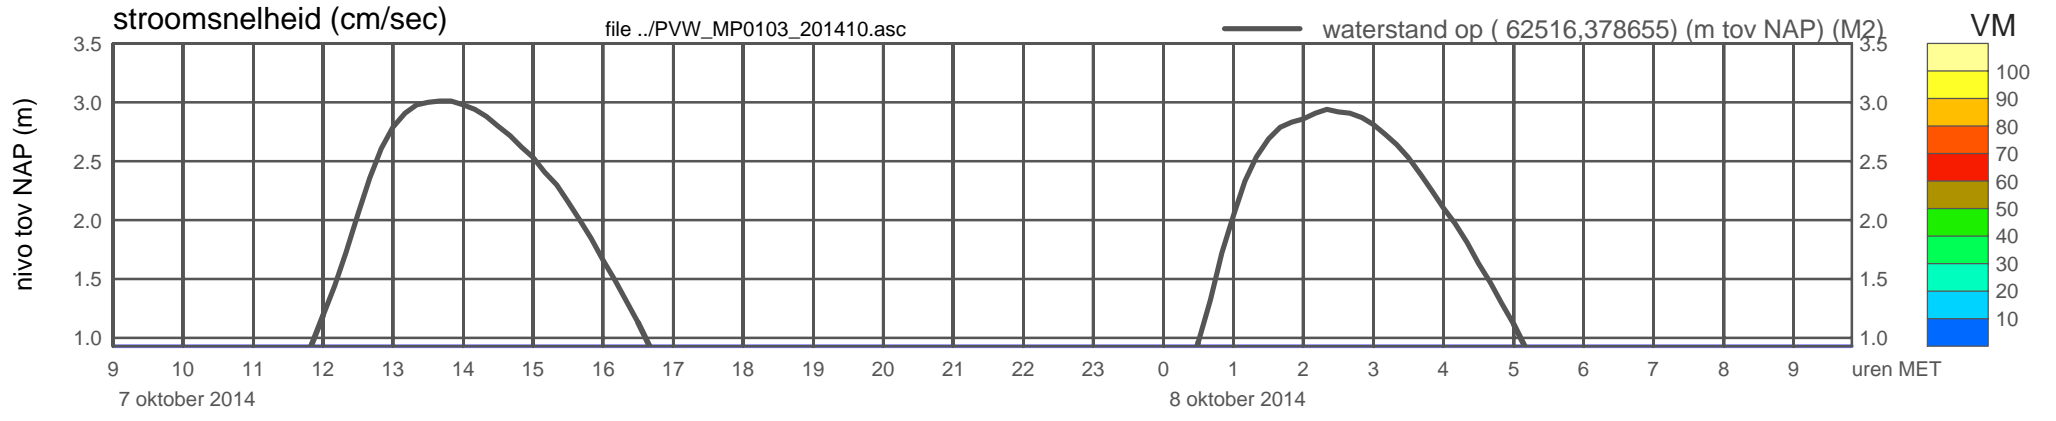

meetpunt PVW_MP0103_201410 (x=062516 , y=378655 , bodem=NAP +0.93 m sensor=NAP +1.03 m)

meetpunt PVW_MP0103_201410 (x=062516 , y=378655 , bodem=NAP +0.93 m sensor=NAP +1.03 m)

meetpunt PVW_MP0103_201410 (x=062516 , y=378655 , bodem=NAP +0.93 m sensor=NAP +1.03 m)