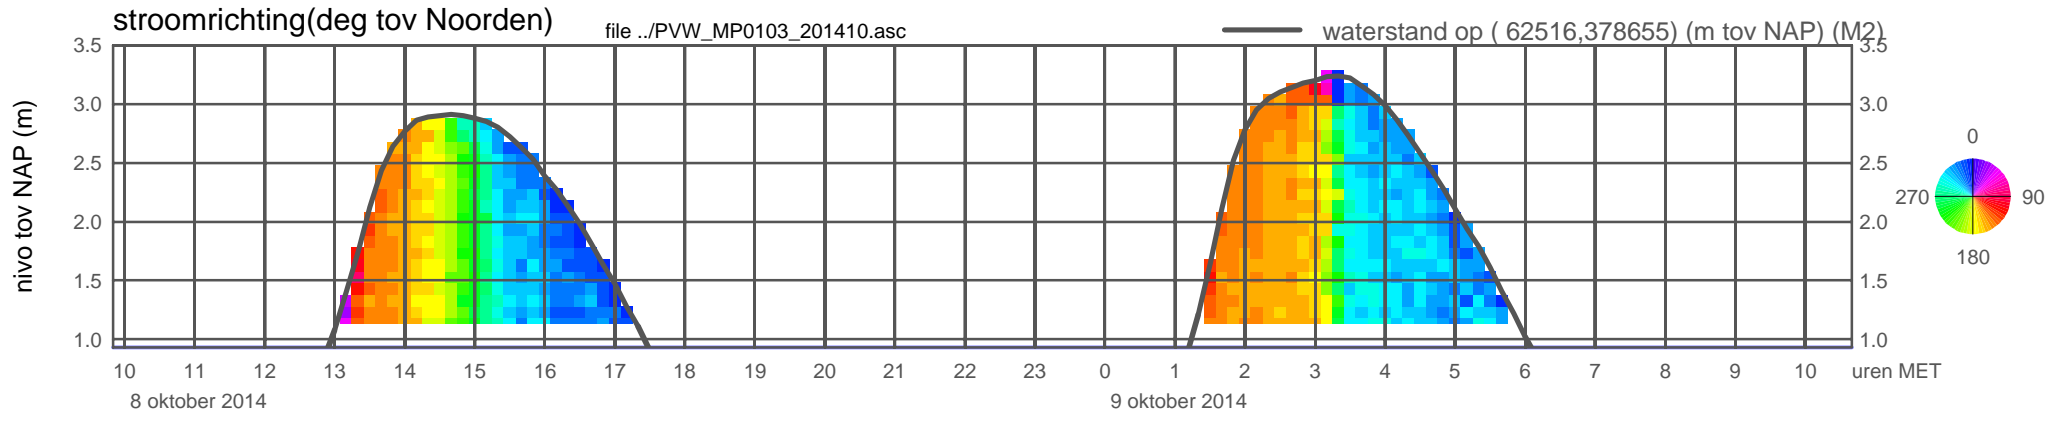

meetpunt PVW_MP0103_201410 (x=062516 , y=378655 , bodem=NAP +0.93 m sensor=NAP +1.03 m)

meetpunt PVW_MP0103_201410 (x=062516 , y=378655 , bodem=NAP +0.93 m sensor=NAP +1.03 m)

meetpunt PVW_MP0103_201410 (x=062516 , y=378655 , bodem=NAP +0.93 m sensor=NAP +1.03 m)