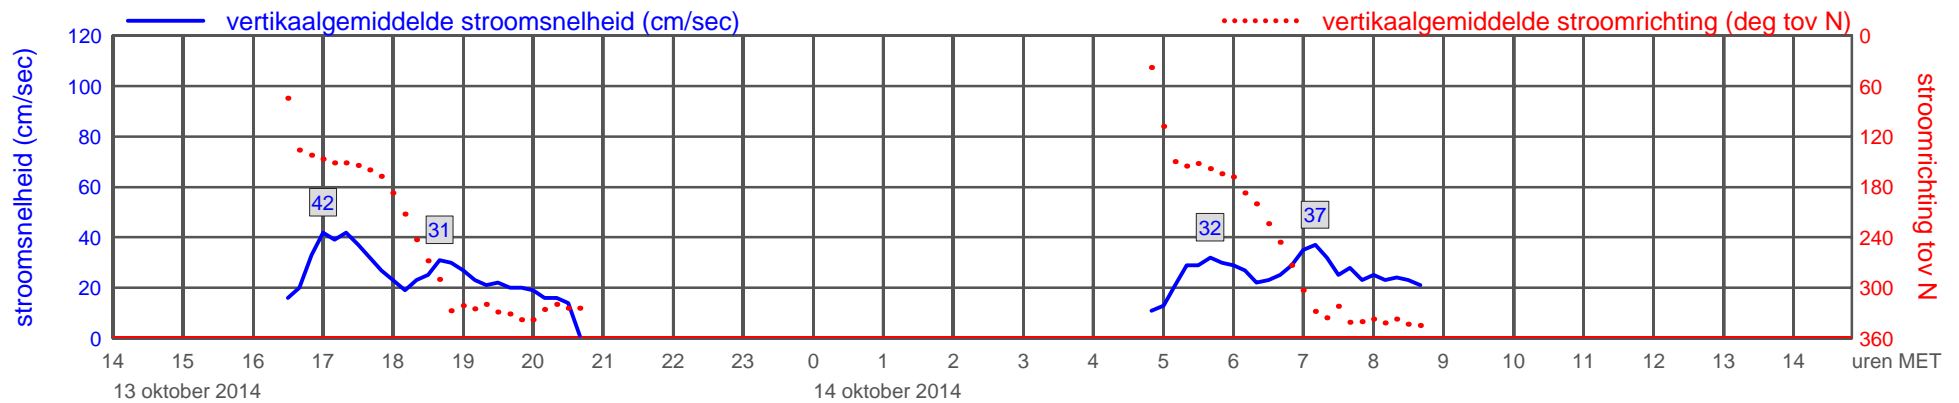

meetpunt PVW_MP0103_201410 (x=062516 , y=378655 , bodem=NAP +0.93 m sensor=NAP +1.03 m)

meetpunt PVW_MP0103_201410 (x=062516 , y=378655 , bodem=NAP +0.93 m sensor=NAP +1.03 m)

meetpunt PVW_MP0103_201410 (x=062516 , y=378655 , bodem=NAP +0.93 m sensor=NAP +1.03 m)

meetpunt PVW_MP0103_201410 (x=062516 , y=378655 , bodem=NAP +0.93 m sensor=NAP +1.03 m)

meetpunt PVW_MP0103_201410 (x=062516 , y=378655 ,bodem=NAP +0.93 m sensor=NAP +1.03 m)

meetpunt PVW_MP0103_201410 (x=062516 , y=378655 , bodem=NAP +0.93 m sensor=NAP +1.03 m)