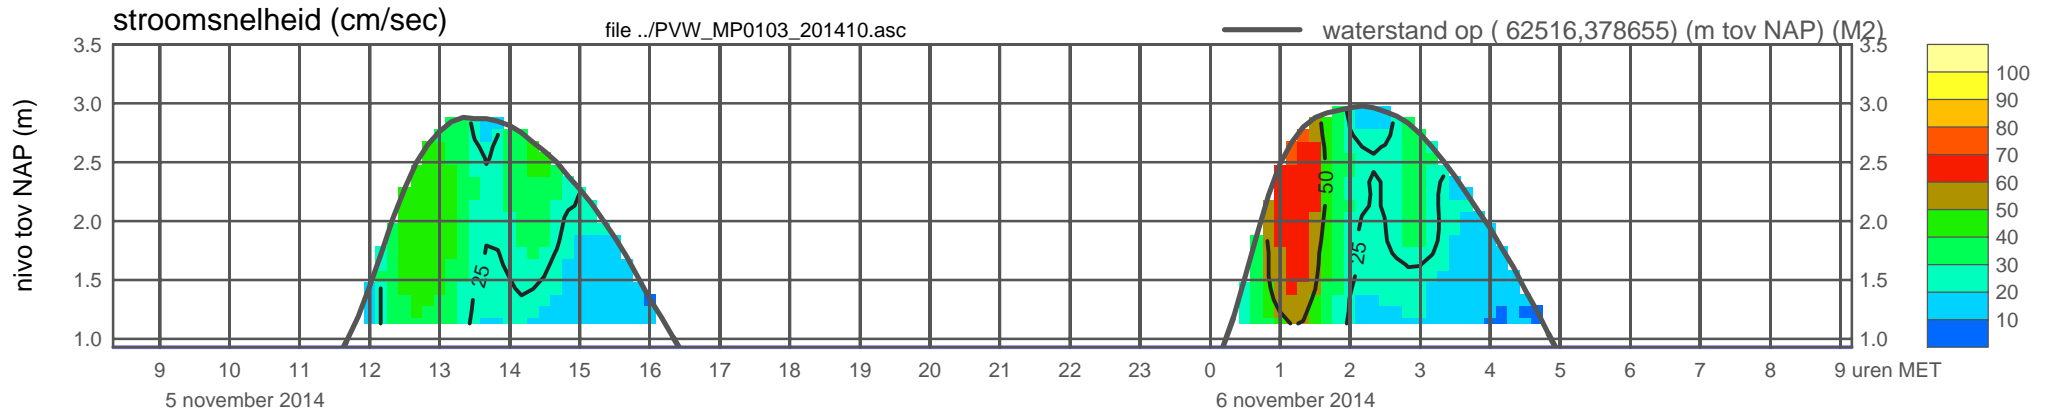

meetpunt PVW_MP0103_201410 (x=062516 , y=378655 , bodem=NAP +0.93 m sensor=NAP +1.03 m)

meetpunt PVW_MP0103_201410 (x=062516 , y=378655 , bodem=NAP +0.93 m sensor=NAP +1.03 m)

meetpunt PVW_MP0103_201410 (x=062516 , y=378655 , bodem=NAP +0.93 m sensor=NAP +1.03 m)