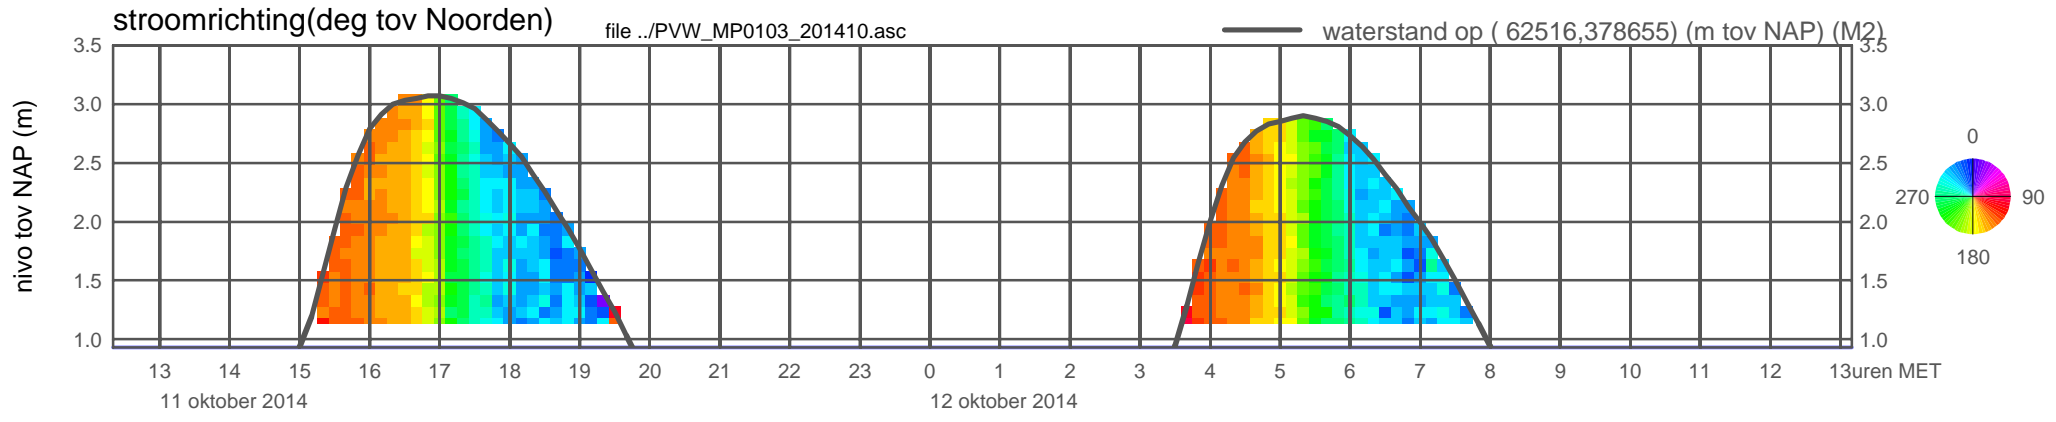

meetpunt PVW_MP0103_201410 (x=062516 , y=378655 , bodem=NAP +0.93 m sensor=NAP +1.03 m)

meetpunt PVW_MP0103_201410 (x=062516 , y=378655 , bodem=NAP +0.93 m sensor=NAP +1.03 m)

meetpunt PVW_MP0103_201410 (x=062516 , y=378655 , bodem=NAP +0.93 m sensor=NAP +1.03 m)