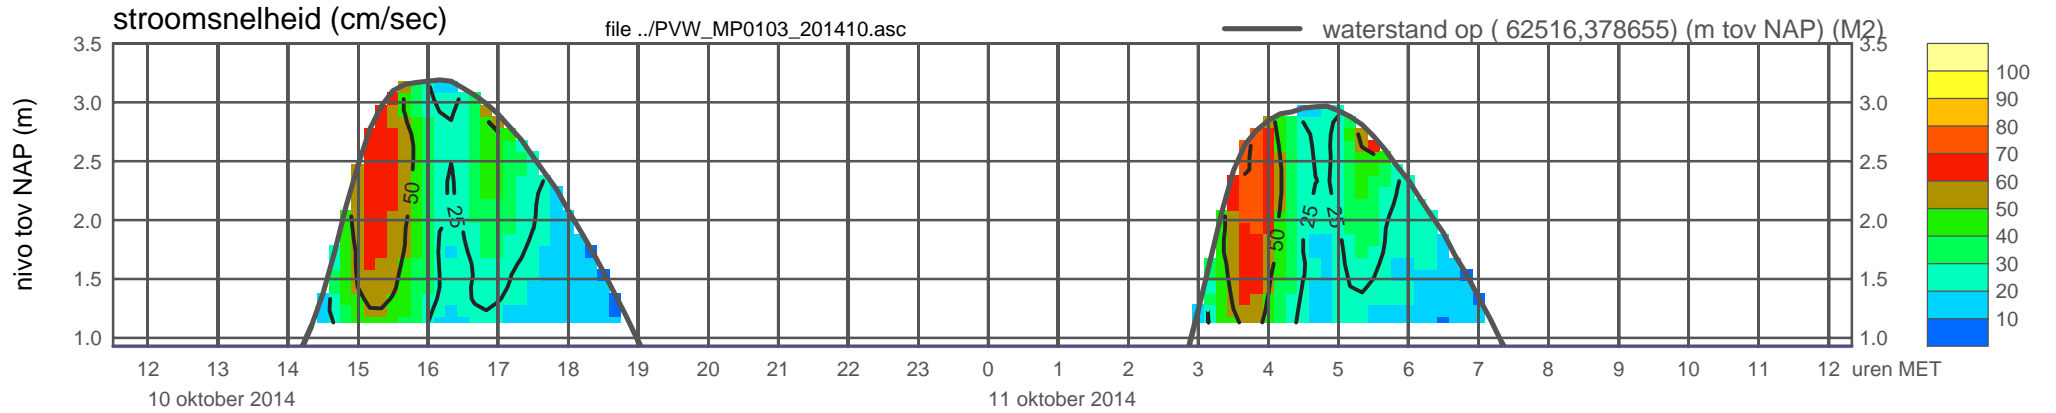

meetpunt PVW_MP0103_201410 (x=062516 , y=378655 , bodem=NAP +0.93 m sensor=NAP +1.03 m)

meetpunt PVW_MP0103_201410 (x=062516 , y=378655 , bodem=NAP +0.93 m sensor=NAP +1.03 m)

meetpunt PVW_MP0103_201410 (x=062516 , y=378655 , bodem=NAP +0.93 m sensor=NAP +1.03 m)