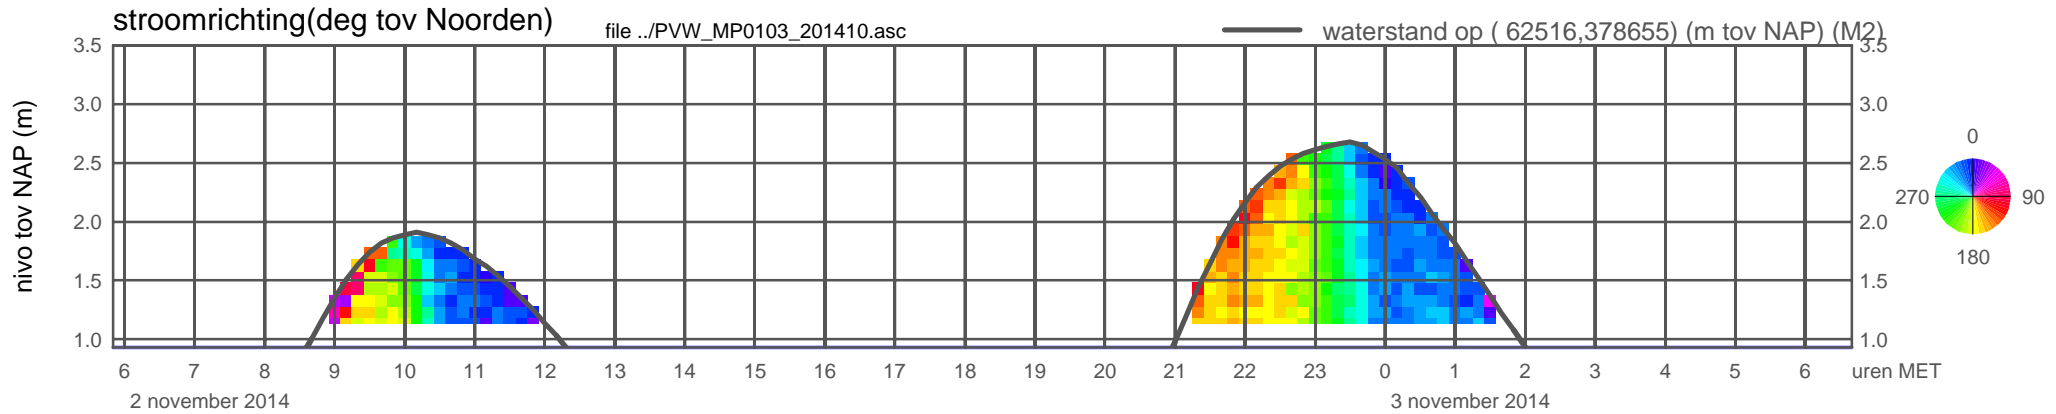

meetpunt PVW_MP0103_201410 (x=062516 , y=378655 , bodem=NAP +0.93 m sensor=NAP +1.03 m)

meetpunt PVW_MP0103_201410 (x=062516 , y=378655 , bodem=NAP +0.93 m sensor=NAP +1.03 m)

meetpunt PVW_MP0103_201410 (x=062516 , y=378655 , bodem=NAP +0.93 m sensor=NAP +1.03 m)