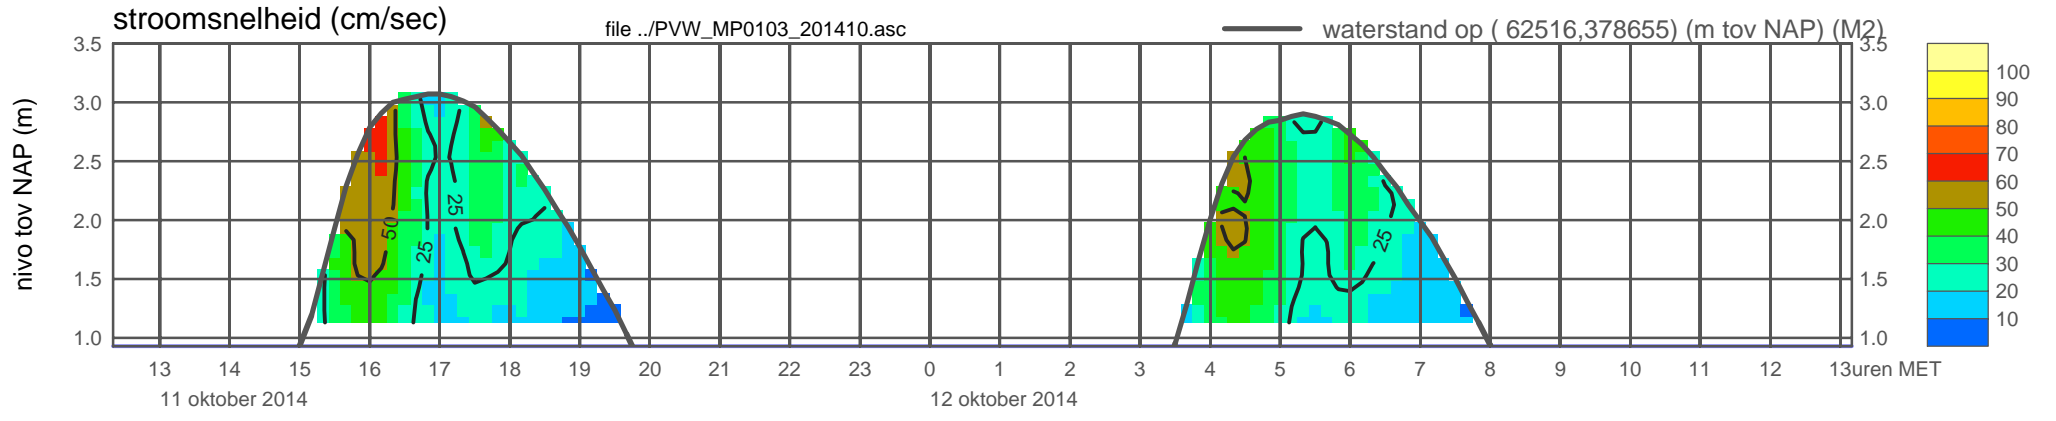

meetpunt PVW_MP0103_201410 (x=062516 , y=378655 , bodem=NAP +0.93 m sensor=NAP +1.03 m)

meetpunt PVW_MP0103_201410 (x=062516 , y=378655 , bodem=NAP +0.93 m sensor=NAP +1.03 m)

meetpunt PVW_MP0103_201410 (x=062516 , y=378655 , bodem=NAP +0.93 m sensor=NAP +1.03 m)