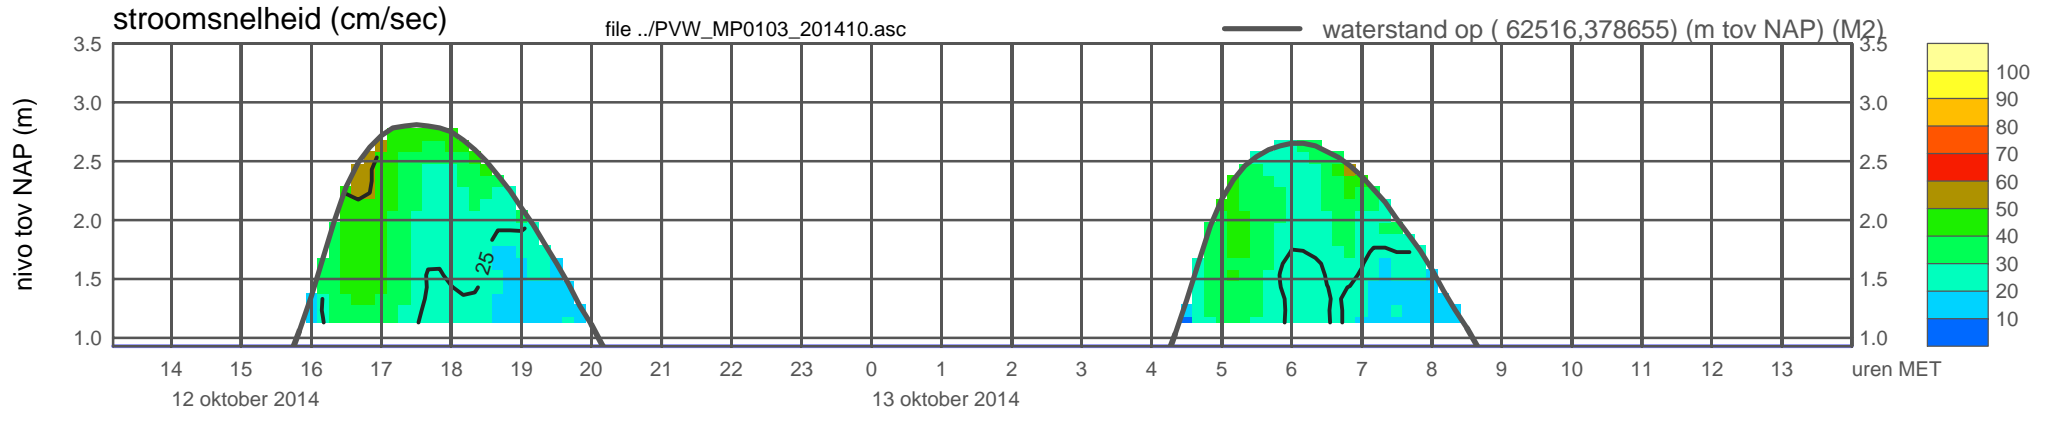

meetpunt PVW_MP0103_201410 (x=062516 , y=378655 , bodem=NAP +0.93 m sensor=NAP +1.03 m)

meetpunt PVW_MP0103_201410 (x=062516 , y=378655 , bodem=NAP +0.93 m sensor=NAP +1.03 m)

meetpunt PVW_MP0103_201410 (x=062516 , y=378655 , bodem=NAP +0.93 m sensor=NAP +1.03 m)