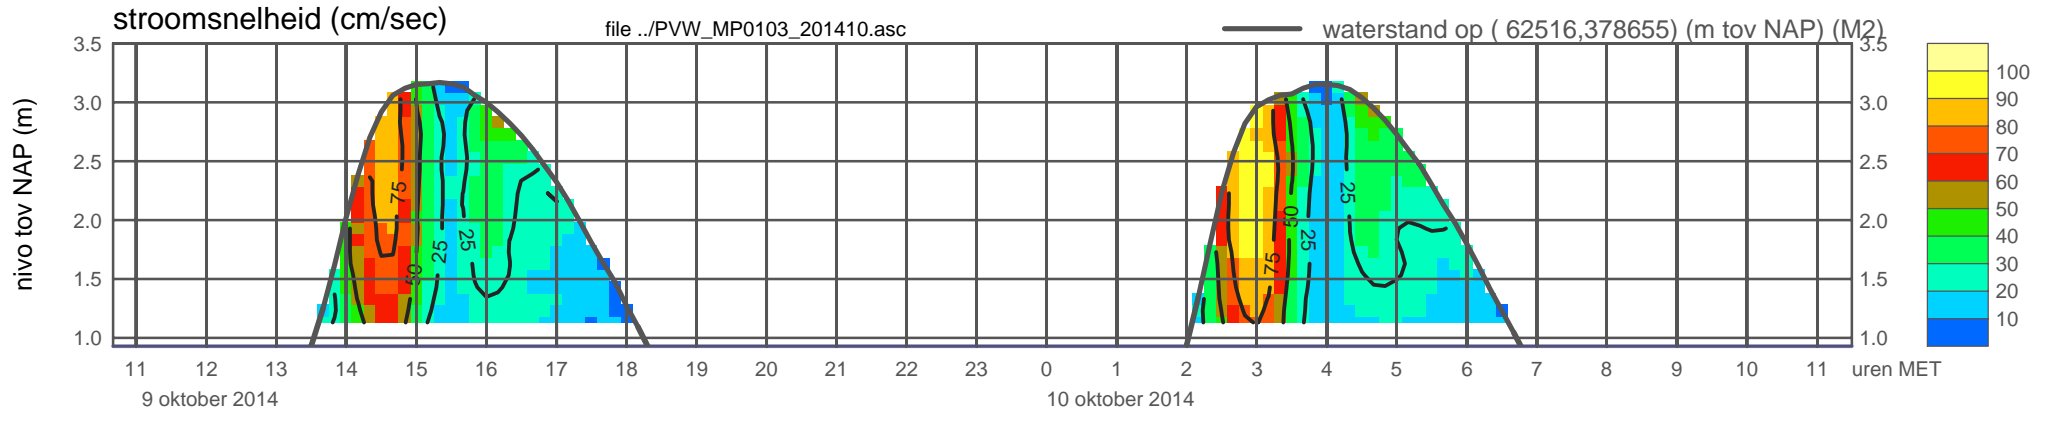

meetpunt PVW_MP0103_201410 (x=062516 , y=378655 , bodem=NAP +0.93 m sensor=NAP +1.03 m)

meetpunt PVW_MP0103_201410 (x=062516 , y=378655 , bodem=NAP +0.93 m sensor=NAP +1.03 m)

meetpunt PVW_MP0103_201410 (x=062516 , y=378655 , bodem=NAP +0.93 m sensor=NAP +1.03 m)