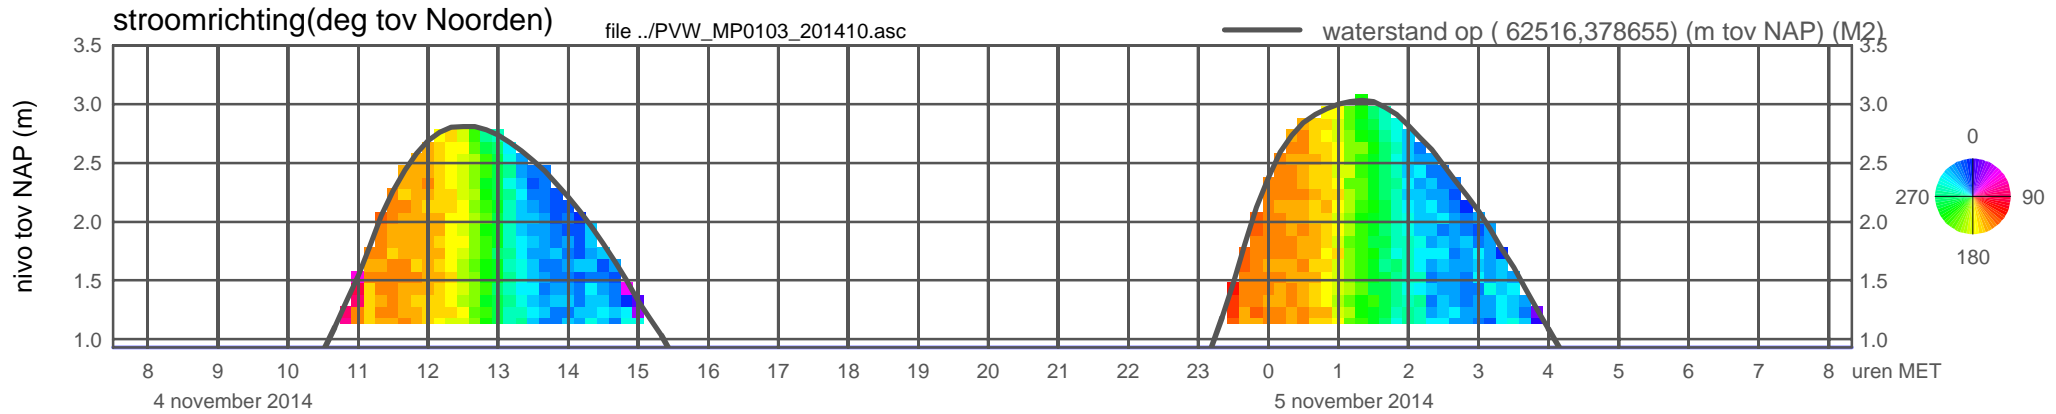

meetpunt PVW_MP0103_201410 (x=062516 , y=378655 , bodem=NAP +0.93 m sensor=NAP +1.03 m)

meetpunt PVW_MP0103_201410 (x=062516 , y=378655 , bodem=NAP +0.93 m sensor=NAP +1.03 m)

meetpunt PVW_MP0103_201410 (x=062516 , y=378655 , bodem=NAP +0.93 m sensor=NAP +1.03 m)