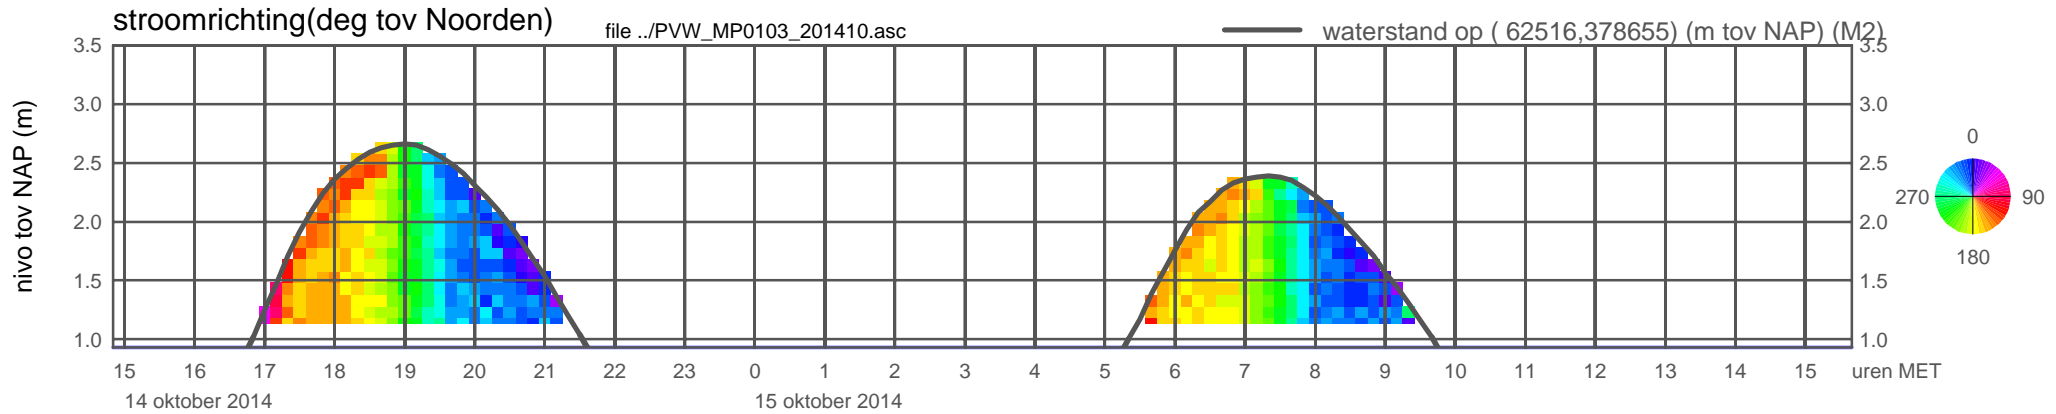

meetpunt PVW_MP0103_201410 (x=062516 , y=378655 , bodem=NAP +0.93 m sensor=NAP +1.03 m)

meetpunt PVW_MP0103_201410 (x=062516 , y=378655 , bodem=NAP +0.93 m sensor=NAP +1.03 m)

meetpunt PVW_MP0103_201410 (x=062516 , y=378655 , bodem=NAP +0.93 m sensor=NAP +1.03 m)

meetpunt PVW_MP0103_201410 (x=062516 , y=378655 , bodem=NAP +0.93 m sensor=NAP +1.03 m)

meetpunt PVW_MP0103_201410 (x=062516 , y=378655 ,bodem=NAP +0.93 m sensor=NAP +1.03 m)

meetpunt PVW_MP0103_201410 (x=062516 , y=378655 , bodem=NAP +0.93 m sensor=NAP +1.03 m)