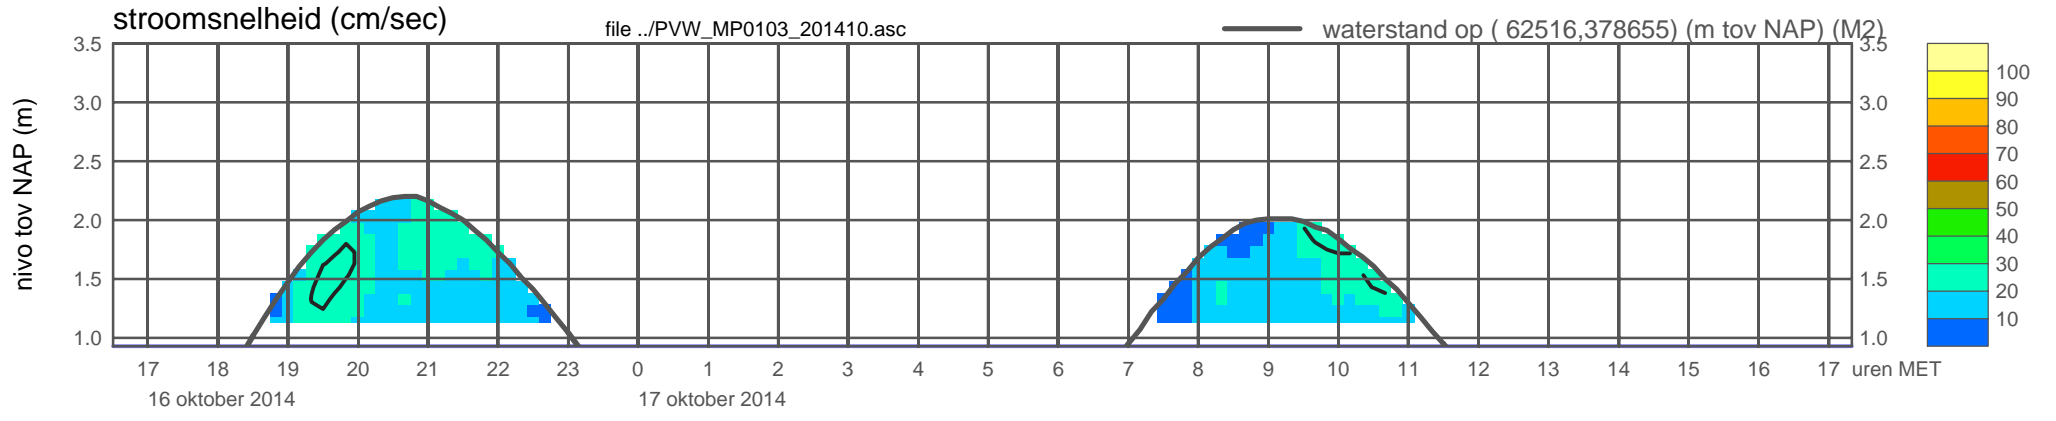

meetpunt PVW_MP0103_201410 (x=062516 , y=378655 , bodem=NAP +0.93 m sensor=NAP +1.03 m)

meetpunt PVW_MP0103_201410 (x=062516 , y=378655 , bodem=NAP +0.93 m sensor=NAP +1.03 m)

meetpunt PVW_MP0103_201410 (x=062516 , y=378655 , bodem=NAP +0.93 m sensor=NAP +1.03 m)

meetpunt PVW_MP0103_201410 (x=062516 , y=378655 , bodem=NAP +0.93 m sensor=NAP +1.03 m)

meetpunt PVW_MP0103_201410 (x=062516 , y=378655 ,bodem=NAP +0.93 m sensor=NAP +1.03 m)

meetpunt PVW_MP0103_201410 (x=062516 , y=378655 , bodem=NAP +0.93 m sensor=NAP +1.03 m)