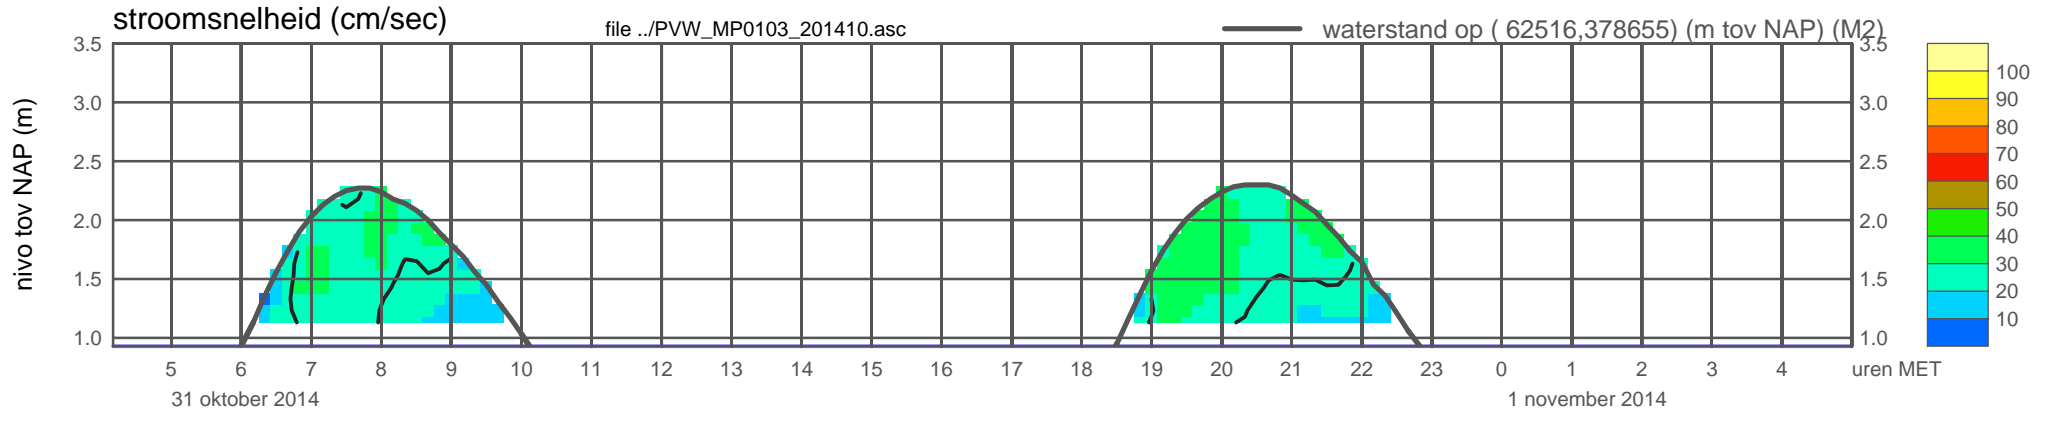

meetpunt PVW_MP0103_201410 (x=062516 , y=378655 , bodem=NAP +0.93 m sensor=NAP +1.03 m)

meetpunt PVW_MP0103_201410 (x=062516 , y=378655 , bodem=NAP +0.93 m sensor=NAP +1.03 m)

meetpunt PVW_MP0103_201410 (x=062516 , y=378655 , bodem=NAP +0.93 m sensor=NAP +1.03 m)