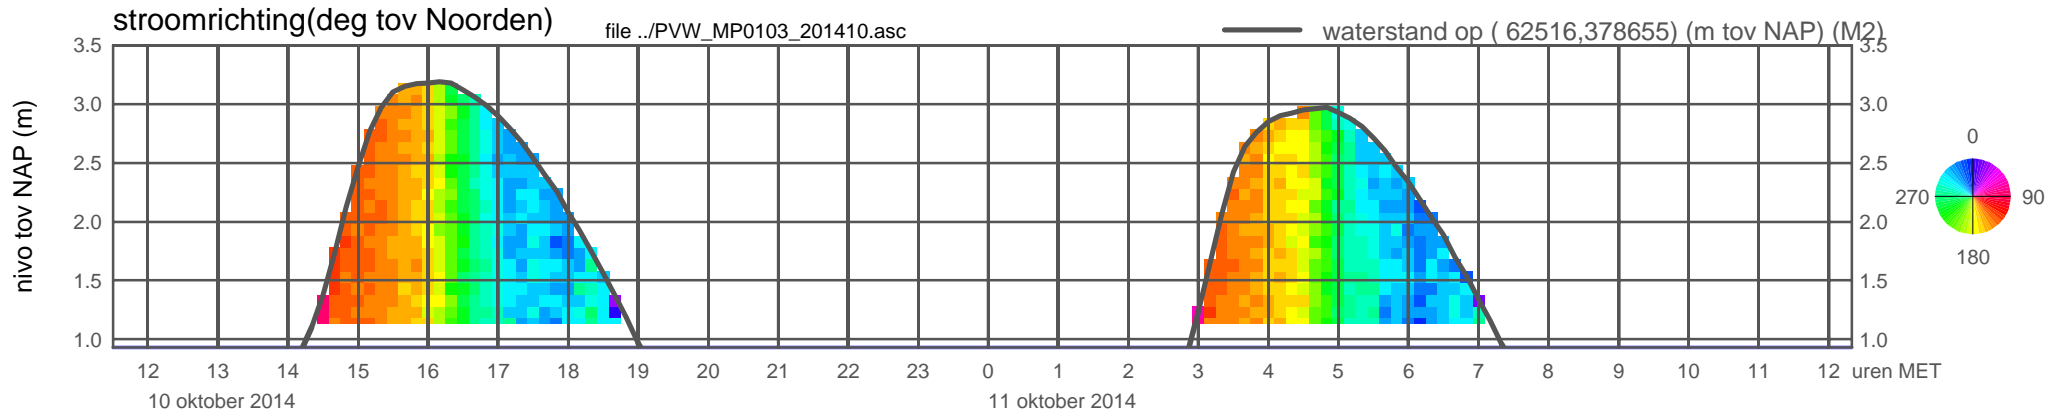

meetpunt PVW_MP0103_201410 (x=062516 , y=378655 , bodem=NAP +0.93 m sensor=NAP +1.03 m)

meetpunt PVW_MP0103_201410 (x=062516 , y=378655 , bodem=NAP +0.93 m sensor=NAP +1.03 m)

meetpunt PVW_MP0103_201410 (x=062516 , y=378655 , bodem=NAP +0.93 m sensor=NAP +1.03 m)