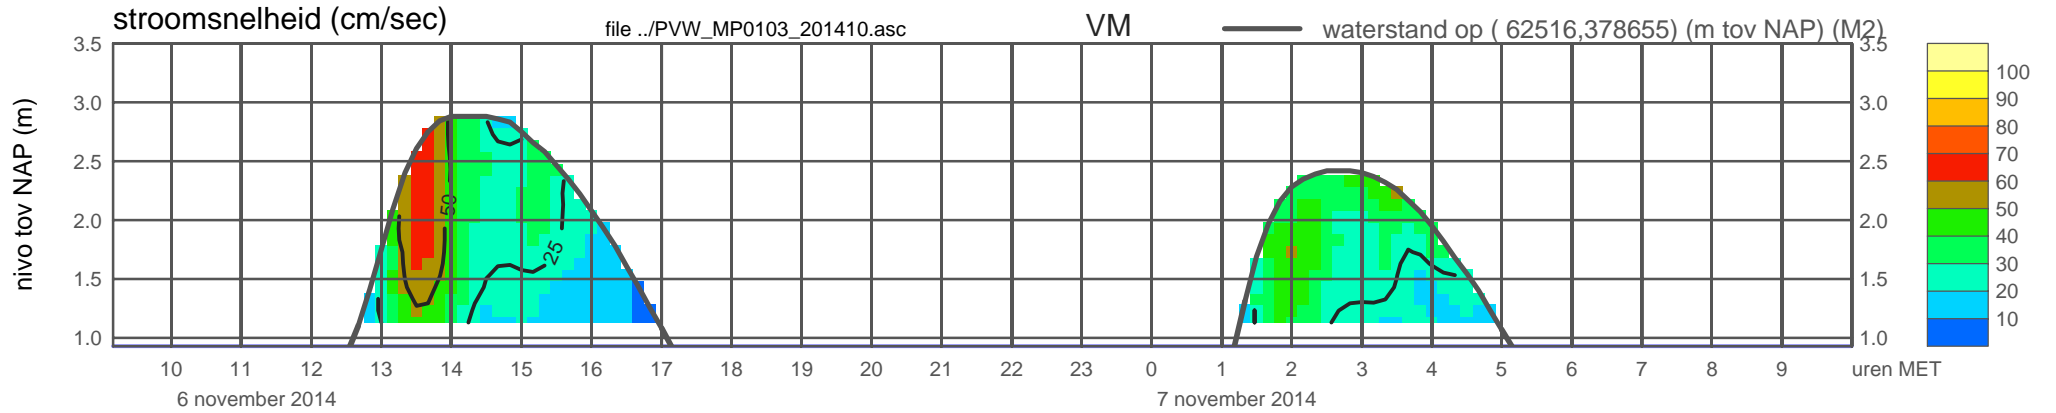

meetpunt PVW_MP0103_201410 (x=062516 , y=378655 , bodem=NAP +0.93 m sensor=NAP +1.03 m)

meetpunt PVW_MP0103_201410 (x=062516 , y=378655 , bodem=NAP +0.93 m sensor=NAP +1.03 m)

meetpunt PVW_MP0103_201410 (x=062516 , y=378655 , bodem=NAP +0.93 m sensor=NAP +1.03 m)

meetpunt PVW_MP0103_201410 (x=062516 , y=378655 , bodem=NAP +0.93 m sensor=NAP +1.03 m)

meetpunt PVW_MP0103_201410 (x=062516 , y=378655 , bodem=NAP +0.93 m sensor=NAP +1.03 m)