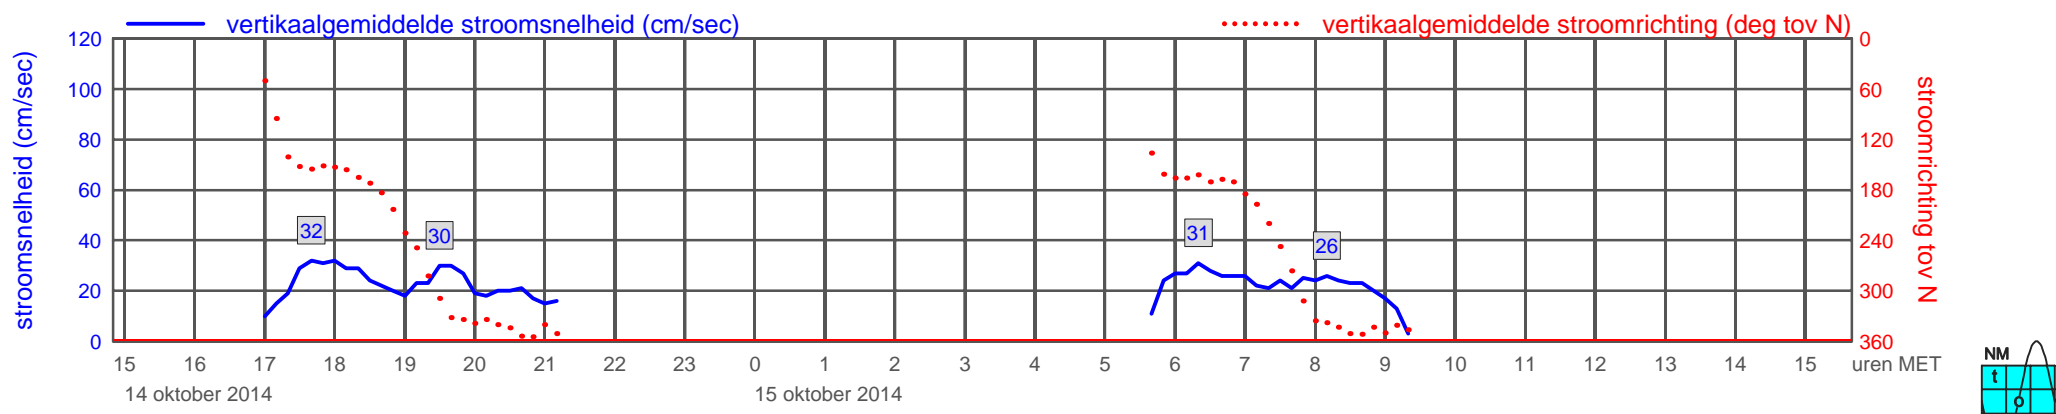

meetpunt PVW_MP0103_201410 (x=062516 , y=378655 , bodem=NAP +0.93 m sensor=NAP +1.03 m)

meetpunt PVW_MP0103_201410 (x=062516 , y=378655 , bodem=NAP +0.93 m sensor=NAP +1.03 m)

meetpunt PVW_MP0103_201410 (x=062516 , y=378655 , bodem=NAP +0.93 m sensor=NAP +1.03 m)

meetpunt PVW_MP0103_201410 (x=062516 , y=378655 , bodem=NAP +0.93 m sensor=NAP +1.03 m)

meetpunt PVW_MP0103_201410 (x=062516 , y=378655 ,bodem=NAP +0.93 m sensor=NAP +1.03 m)

meetpunt PVW_MP0103_201410 (x=062516 , y=378655 , bodem=NAP +0.93 m sensor=NAP +1.03 m)