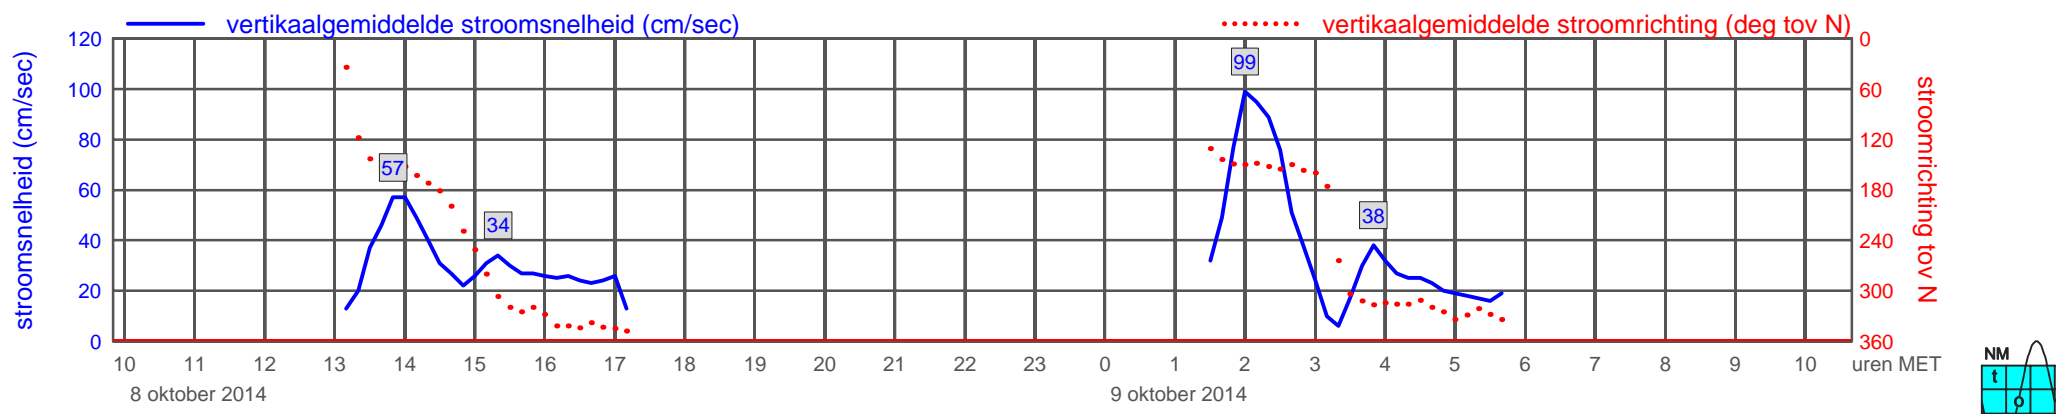

meetpunt PVW_MP0103_201410 (x=062516 , y=378655 , bodem=NAP +0.93 m sensor=NAP +1.03 m)

meetpunt PVW_MP0103_201410 (x=062516 , y=378655 , bodem=NAP +0.93 m sensor=NAP +1.03 m)

meetpunt PVW_MP0103_201410 (x=062516 , y=378655 , bodem=NAP +0.93 m sensor=NAP +1.03 m)

meetpunt PVW_MP0103_201410 (x=062516 , y=378655 , bodem=NAP +0.93 m sensor=NAP +1.03 m)

meetpunt PVW_MP0103_201410 (x=062516 , y=378655 ,bodem=NAP +0.93 m sensor=NAP +1.03 m)

meetpunt PVW_MP0103_201410 (x=062516 , y=378655 , bodem=NAP +0.93 m sensor=NAP +1.03 m)