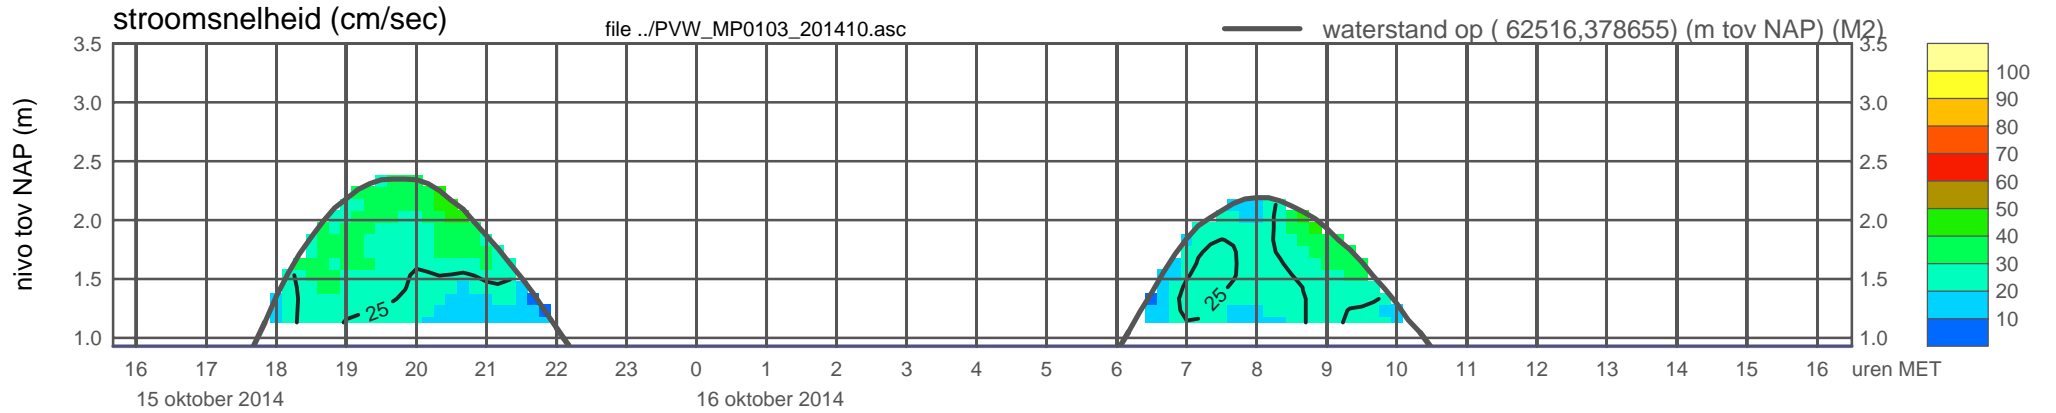

meetpunt PVW_MP0103_201410 (x=062516 , y=378655 , bodem=NAP +0.93 m sensor=NAP +1.03 m)

meetpunt PVW_MP0103_201410 (x=062516 , y=378655 , bodem=NAP +0.93 m sensor=NAP +1.03 m)

meetpunt PVW_MP0103_201410 (x=062516 , y=378655 , bodem=NAP +0.93 m sensor=NAP +1.03 m)

meetpunt PVW_MP0103_201410 (x=062516 , y=378655 , bodem=NAP +0.93 m sensor=NAP +1.03 m)

meetpunt PVW_MP0103_201410 (x=062516 , y=378655 ,bodem=NAP +0.93 m sensor=NAP +1.03 m)

meetpunt PVW_MP0103_201410 (x=062516 , y=378655 , bodem=NAP +0.93 m sensor=NAP +1.03 m)