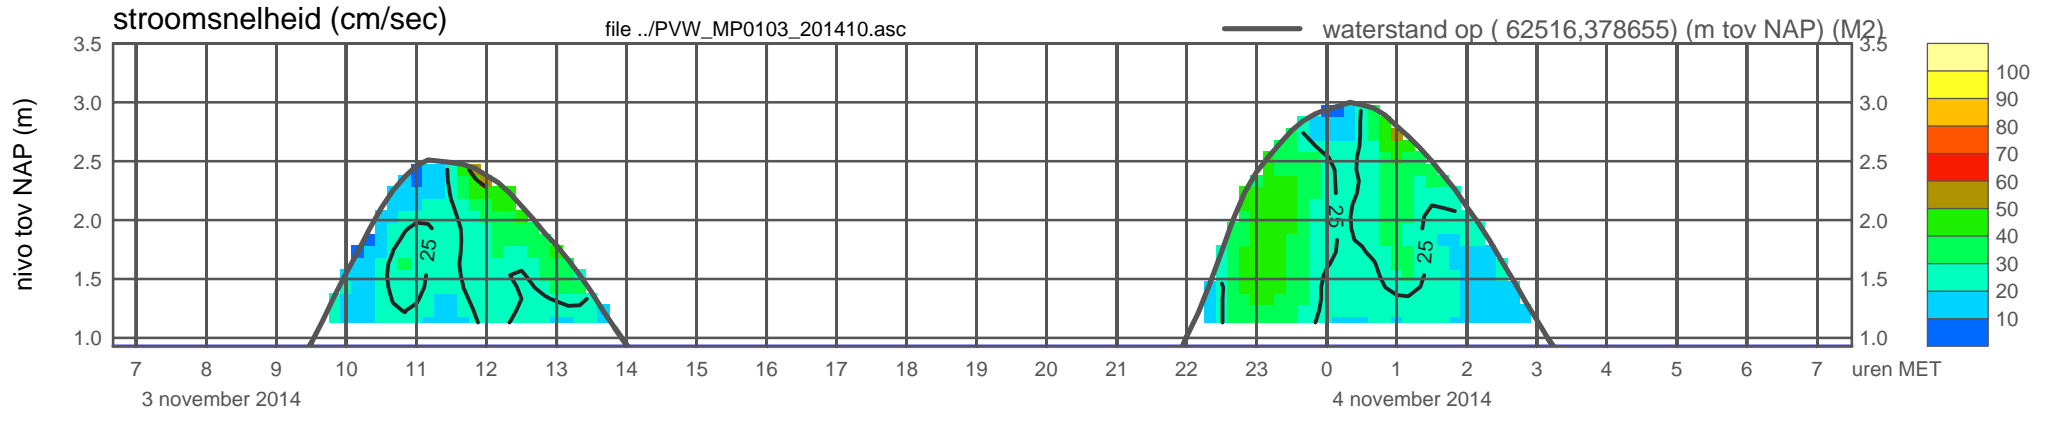

meetpunt PVW_MP0103_201410 (x=062516 , y=378655 , bodem=NAP +0.93 m sensor=NAP +1.03 m)

meetpunt PVW_MP0103_201410 (x=062516 , y=378655 , bodem=NAP +0.93 m sensor=NAP +1.03 m)

meetpunt PVW_MP0103_201410 (x=062516 , y=378655 , bodem=NAP +0.93 m sensor=NAP +1.03 m)