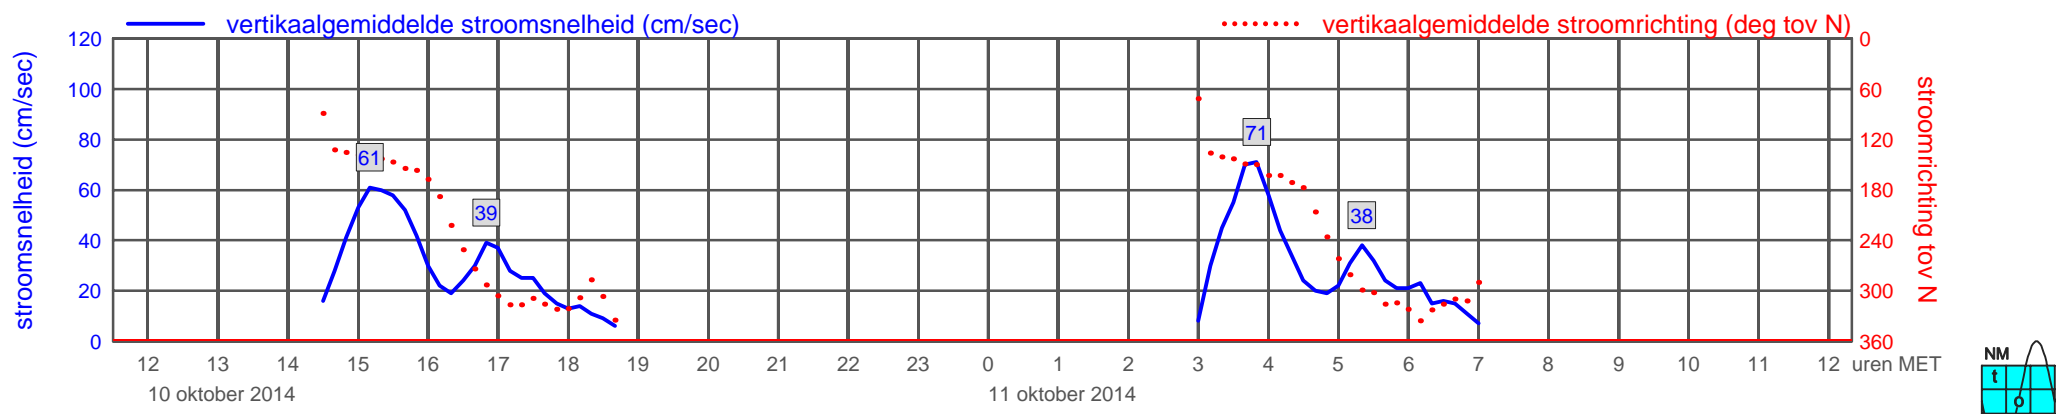

meetpunt PVW_MP0103_201410 (x=062516 , y=378655 , bodem=NAP +0.93 m sensor=NAP +1.03 m)

meetpunt PVW_MP0103_201410 (x=062516 , y=378655 , bodem=NAP +0.93 m sensor=NAP +1.03 m)

meetpunt PVW_MP0103_201410 (x=062516 , y=378655 , bodem=NAP +0.93 m sensor=NAP +1.03 m)

meetpunt PVW_MP0103_201410 (x=062516 , y=378655 , bodem=NAP +0.93 m sensor=NAP +1.03 m)

meetpunt PVW_MP0103_201410 (x=062516 , y=378655 ,bodem=NAP +0.93 m sensor=NAP +1.03 m)

meetpunt PVW_MP0103_201410 (x=062516 , y=378655 , bodem=NAP +0.93 m sensor=NAP +1.03 m)