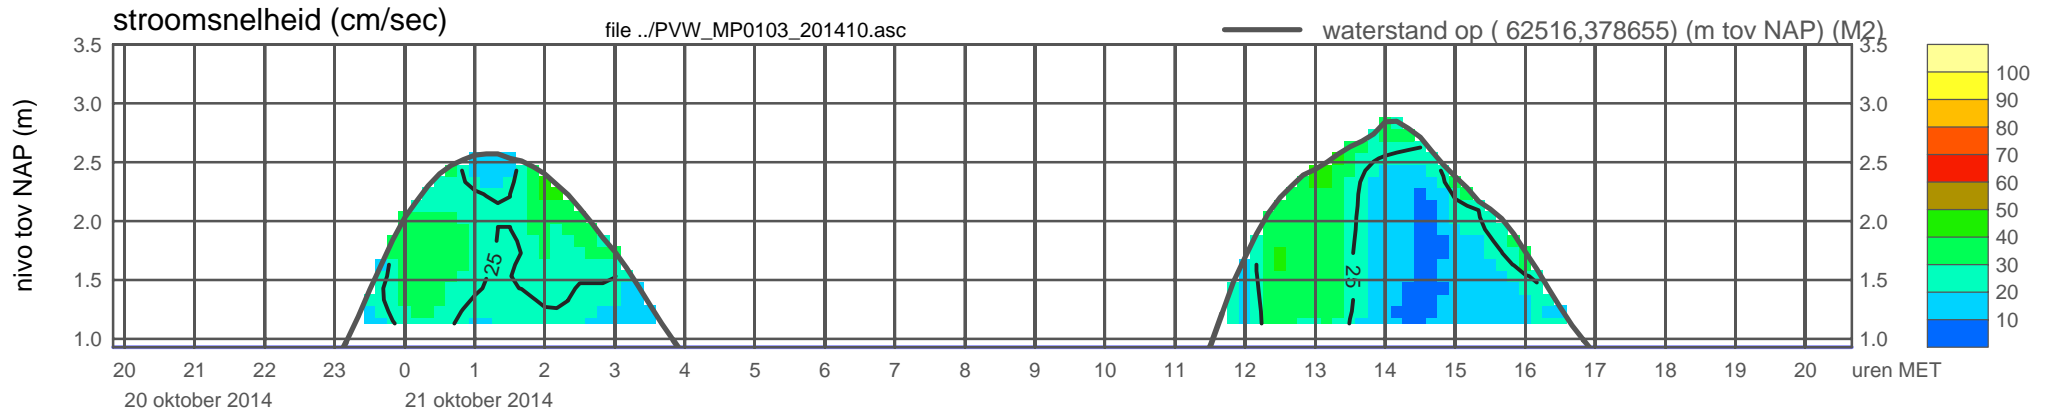

meetpunt PVW_MP0103_201410 (x=062516 , y=378655 , bodem=NAP +0.93 m sensor=NAP +1.03 m)

meetpunt PVW_MP0103_201410 (x=062516 , y=378655 , bodem=NAP +0.93 m sensor=NAP +1.03 m)

meetpunt PVW_MP0103_201410 (x=062516 , y=378655 , bodem=NAP +0.93 m sensor=NAP +1.03 m)

meetpunt PVW_MP0103_201410 (x=062516 , y=378655 , bodem=NAP +0.93 m sensor=NAP +1.03 m)

meetpunt PVW_MP0103_201410 (x=062516 , y=378655 ,bodem=NAP +0.93 m sensor=NAP +1.03 m)

meetpunt PVW_MP0103_201410 (x=062516 , y=378655 , bodem=NAP +0.93 m sensor=NAP +1.03 m)