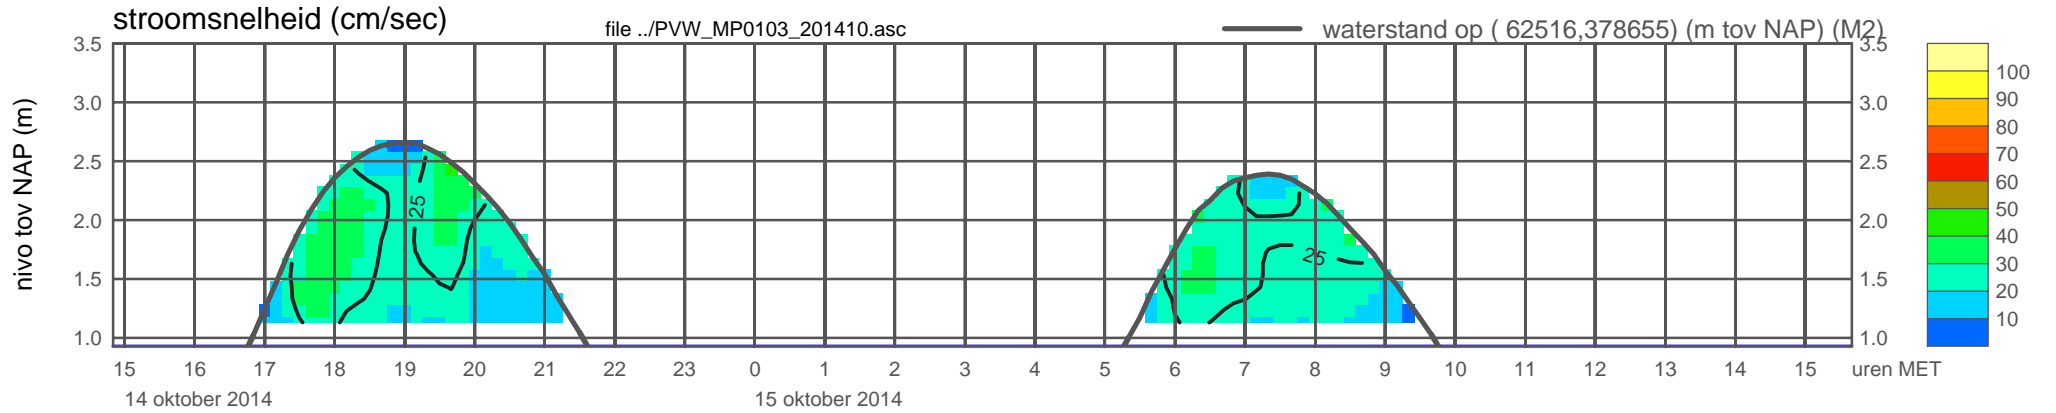

meetpunt PVW_MP0103_201410 (x=062516 , y=378655 , bodem=NAP +0.93 m sensor=NAP +1.03 m)

meetpunt PVW_MP0103_201410 (x=062516 , y=378655 , bodem=NAP +0.93 m sensor=NAP +1.03 m)

meetpunt PVW_MP0103_201410 (x=062516 , y=378655 , bodem=NAP +0.93 m sensor=NAP +1.03 m)

meetpunt PVW_MP0103_201410 (x=062516 , y=378655 , bodem=NAP +0.93 m sensor=NAP +1.03 m)

meetpunt PVW_MP0103_201410 (x=062516 , y=378655 ,bodem=NAP +0.93 m sensor=NAP +1.03 m)

meetpunt PVW_MP0103_201410 (x=062516 , y=378655 , bodem=NAP +0.93 m sensor=NAP +1.03 m)