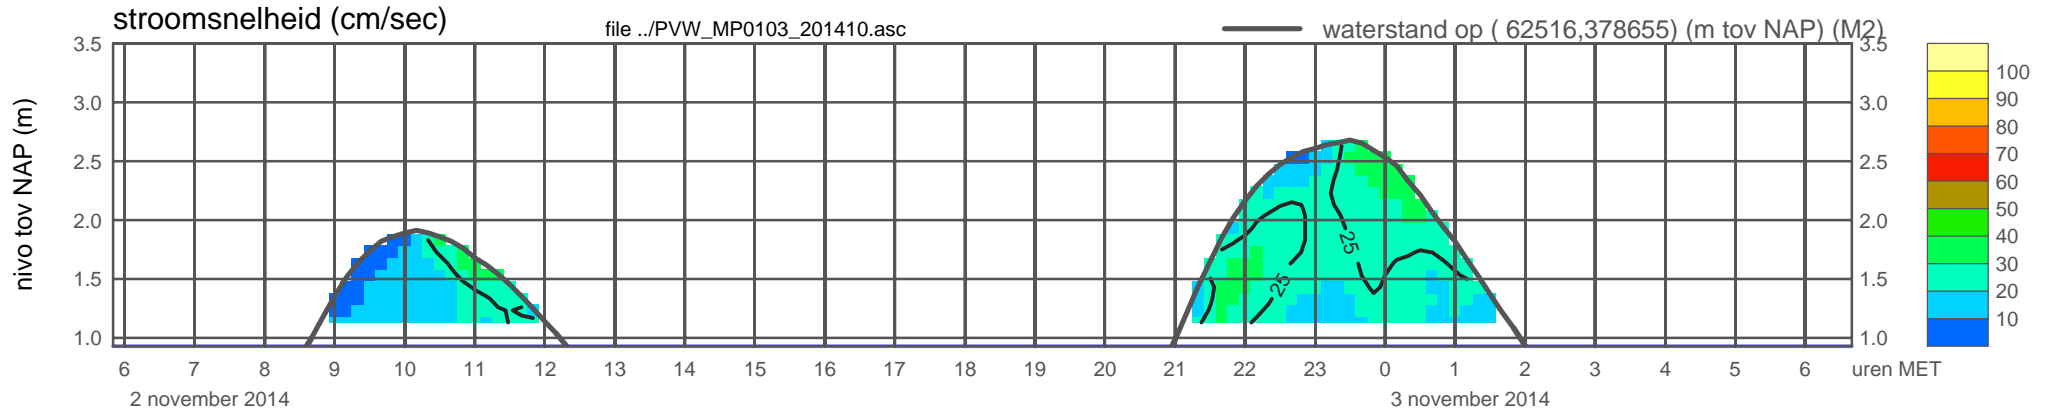

meetpunt PVW_MP0103_201410 (x=062516 , y=378655 , bodem=NAP +0.93 m sensor=NAP +1.03 m)

meetpunt PVW_MP0103_201410 (x=062516 , y=378655 , bodem=NAP +0.93 m sensor=NAP +1.03 m)

meetpunt PVW_MP0103_201410 (x=062516 , y=378655 , bodem=NAP +0.93 m sensor=NAP +1.03 m)